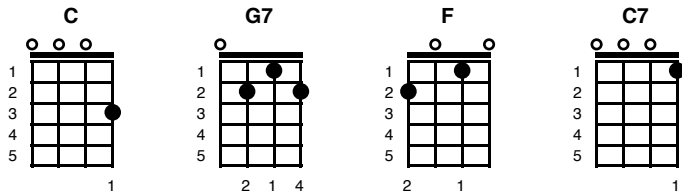

# Big Rock Candy Mountain

Harry McClintock - 1928

Key of C  
100 BPM in 4/4

## First Sung Note: G:

<https://www.youtube.com/watch?v=tLKdxjCpw6U>

C G7 C  
One evening as the sun went down and the jungle fire was burning  
G7 C  
Down the track came a hobo hikin' and he said boys I'm not turning  
F C F C  
I'm headed for a land that's far a way  
F G7  
be- side the crystal fountains  
C  
So come with me we'll go and see  
G7 C  
the big rock candy mountains  
C C7 F C  
In the big rock candy mountains there's a land that's fair and bright  
F C F G7  
Where the handouts grow on bushes and you sleep out every night  
C C7 F C  
Where the boxcars all are empty and the sun shines every day  
F C F C  
On the birds and the bees and the cigarette trees  
F C F C  
The lemonade springs where the bluebird sings  
G7 C  
In the big rock candy mountains  
C C7 F C  
In the big rock candy mountains all the cops have wooden legs