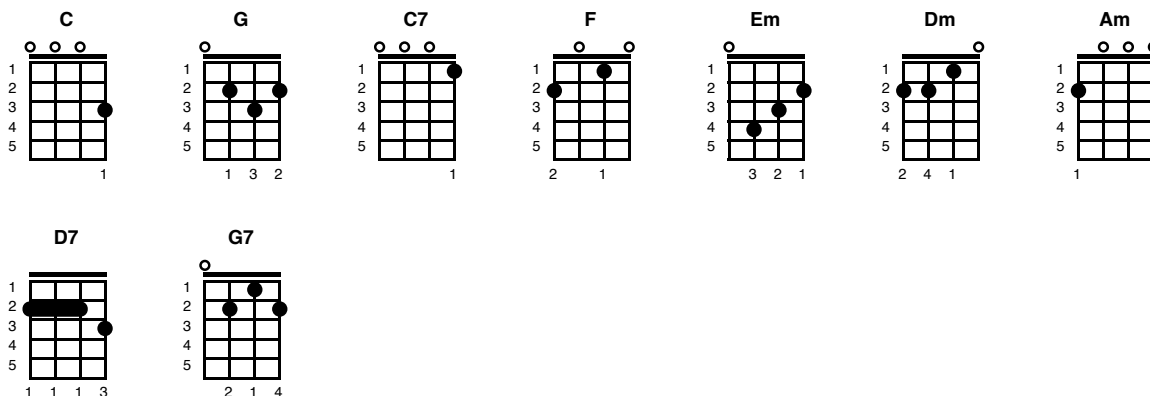

KEVIN JOLLY CHRISTMAS

Key of C

C
 Have a Kevin Jolly Christmas, it's the best time of the year
G
C
 I don't know if there'll be snow but I know there will be beer
G
 Have a Kevin Jolly Christmas and when you walk down the street
C C7
 Say hello to friends you know and everyone you meet
F Em F C
 Ho Ho the mistletoe hung where you can see
Dm Am D7 G G7
 Somebody waits for you kiss her once for me
C G
 Have a Kevin Jolly Christmas and when you want to croon
C
 Sing your songs to friends you know but always stay in tune
C G
 Have a Kevin Jolly Christmas and in case you didn't hear
C D7 G C
 Oh by golly have a Kevin Jolly Christmas this year
F Em F C
 Ho ho the mistletoe hung where you can see