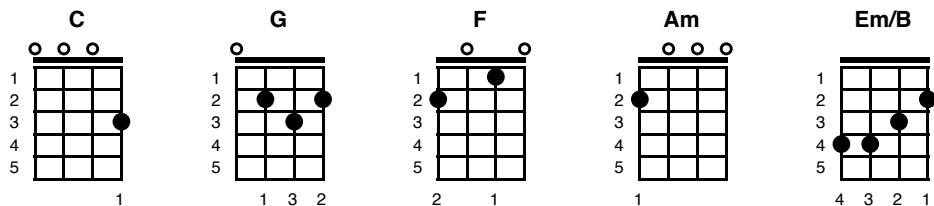

The Bear

Key of C

Matt the Electrician

(Intro)

C G C C G C

(Verse)

C G C C G C
The bear moved into the city
F C
When all of the work dried up
Am C
Put it all in his pickup truck
F G
And drove down the mountain
C G C
And he scoured the classified ads
F C
For a window with a view of the trees
Am C
Signed his name, got a set of keys
F G
And the empty light of a room
Am
And he said
F C
"Wonder if this is what heaven is like
Em/B Am
What if it means I'm more dead than alive

What would I be if I turned out the light
Before night.....fell."

C G C C G C

The bear walked a while for groceries

And everyone stared at the ground

Moving to the beat of the sound

Of the voices of the engines

And the sidewalk wore at his feet

And it hurt just a little more

To open and close the door

Of the bodega on the corner

And he said

"Wonder if this is what heaven is like

What if it means I'm more dead than alive

F C
Stared straight up at the sky

Am C
Waiting on the first starlight

F G
In the space between the buildings

C G C
And he stayed awake all night

F C
With the cars and the people

Am C
And his fingers formed a steeple