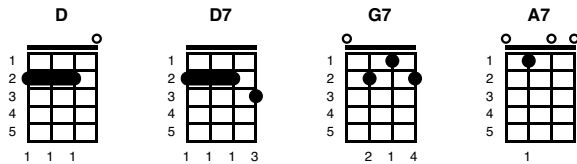

Crescent City Blues

Gordon Jenkins

Key of D
100 BPM in 4/4

First Sung Note:

D du D du
1 2 & 3 4 &

<https://www.youtube.com/watch?v=eloMTom-fpI>

Recorded by Beverly Mahr 1953

[D] I hear the train a-comin, it's rolling 'round the [D7] bend
[G7] And I ain't been kissed lord since I don't know [D7] when
[G7] The boys in Crescent City don't seem to know I'm [D7] here
[A7] That lonesome whistle seems to tell me, [G7] Sue, disap- [D7]-pear

[D] When I was just a baby my mama told me, [D7] Sue,
[G7] When you're grown up I want that you should go and see [D7] and do
[G7] But I'm stuck in Crescent City just watching life mosey [D7] by
[A7] When I hear that whistle blowing, I [G7] hang my head and [D7] cry

[D] If I owned that lonesome whistle, if that railroad train was [D7] mine
[G7] I bet I'd find a man a little farther down the [D7] line
[G7] Far from Crescent City is where I'd like to [D7] stay
[A7] And I'd let that lonesome whistle blow my [G7] blues [D7] away