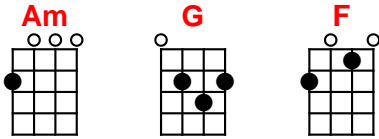

# Ballad of Gilligan's Island, The

The Wellingtons and the Eligibles

George Wyle and Sherwood Shwartz : <https://www.youtube.com/watch?v=yfSLuEj99d0> target="\_blank"><https://www.youtube.com/watch?v=yfSLuEj99d0></a> Capo 4

## Ignoring key changes

Just [Am] sit right back and you'll [G] hear a tale,  
A [Am] tale of a fateful [G] trip,  
That [Am] started from this [G] tropic port,  
A-[F]board this [G] tiny [Am] ship.

[Am] The mate was a mighty [G] sailin' man,  
The [Am] skipper brave and [G] sure,  
Five [Am] passengers set [G] sail that day  
For a [F] three [G] hour [Am] tour, a [F] three [G] hour [Am] tour.

[Am] The weather started [G] getting rough,  
The [Am] tiny ship was [G] tossed.  
If [Am] not for the courage of the [G] fearless crew,  
The [F] Minnow [G] would be [Am] lost, the [F] Minnow [G] would be [Am] lost.

[Am] The ship's aground on the [G] shore of this  
Un-[Am]charted desert [G] isle,  
With [Am] Gilligan the [G] Skipper too  
The [Am] Millionaire and his [G] wife  
The [Am] movie [G] star...  
The [Am] Professor and [G] Mary-Ann [F] here on [G] Gilligan's [Am] Isle!