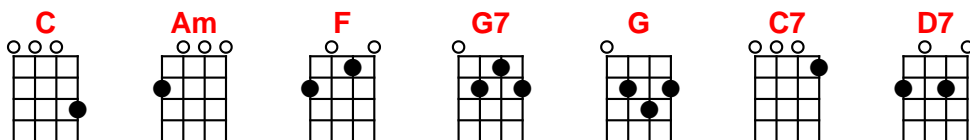

Dream Lover—Bobby Darin (1958)

Intro:

[C] [Am] [F] [G7] [C] [G7] x2

[G7] [C] / Every night I hope and pray [G7] [Am] / a dream lover will come my way
[G7] [C] / A girl to hold in my arms [G7] [Am] / and know the magic of her charms
Because I [C] want // a [G] girl // to [C] call // my [F] own [G7]
I want a [C] dream [Am] lover so [F] I don't have to [G7] dream a-[C]lone /// [G7]

[C] / Dream lover where are you [G7] [Am] / with a love oh so true
[G7] [C] / And a hand that I can hold [G7] [Am] / to feel you near when I grow old
Because I [C] want // a [G] girl // to [C] call // my [F] own [G7]
I want a [C] dream [Am] lover so [F] I don't have to [G7] dream a-[C]lone /// [C7]

[F] / Someday I don't know how [G7] [C] / I hope you'll hear my plea
[G7] [D7] / Some way I don't know how [G7] you'll bring your love to me

[G7] [C] / Dream lover until then [G7] [Am] / I'll go to sleep and dream again
[G7] [C] / That's the only thing to do [G7] [Am] / until my lover's dreams come true
Because I [C] want // a [G] girl // to [C] call // my [F] own [G7]
I want a [C] dream [Am] lover so [F] I don't have to [G7] dream a-[C]lone /// [G7]
I want a [C] dream [Am] lover so [F] I don't have to [G7] dream a-[C]lone ///

Kazoo coda: [G7] [C] / Dream lover until then [G7] [Am] / I'll go to sleep and dream again
[G7] [C] / That's the only thing to do [G7] [Am] / until my lover's dreams come true
Because I [C] want // a [G] girl // to [C] call // my [F] own
I want a [C] dream [Am] lover so [F] I don't have to [G7] dream a-[C]lone /// [G7]
I want a [C] dream [Am] lover so [F] I don't have to [G7] dream a-[C]lone ///