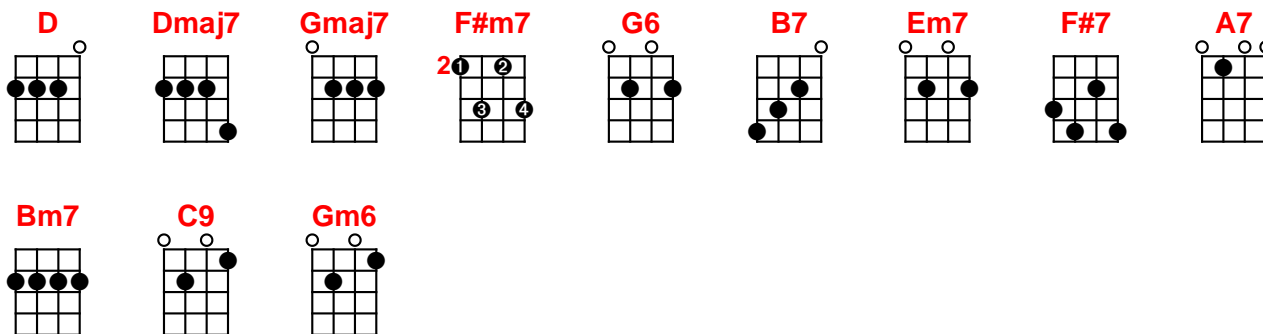

How Deep is Your Love

(Intro)

[D] [Dmaj7] [Gmaj7] [G/A]
 [D] [Dmaj7] [Gmaj7] [G/A]

(Verse 1)

I know your e[D]yes in the [F#m7]morning [G6]sun
 [B7]I feel you [Em7]touch me in the [F#7]pouring r[A7]ain
 And the [D]moment that you [F#m7]wander [Bm7]far from me
 I wanna [Em7]feel you in my arms ag[A7]ain

(Pre-Chorus)

Then you [Gmaj7]come to me on a [F#m7]summer breeze
 Keep me [Em7]warm in your love, then you [C9]softly leave
 And it's [F#m7]me you need to show[G/A]

(Chorus)

How deep is your[D] love
 How deep is your love, how[Dmaj7] deep is your love
 [Gmaj7]I really mean to le[Gm6]arn
 'Cause we're [D]iving in a world of f[Am6]ools, breaking us [B7]down
 When they all should let us [Em7]be, we bel[Gm6]ong to you and [D]me

(Verse 2)

I bel[F#m7]ieve in [G6]you
 [B7]You know the d[Em7]oor to my [F#7]very s[A7]oul
 You're the l[D]ight in my d[F#m7]eepest d[Bm7]arkest hour
 You're my s[Em7]aviour when I fa[A7]ll
 And you [Gmaj7]may not think I [F#m7]care for you
 When you [Em7]know down inside that I r[C9]eally do
 And it's[F#m7] me you need to s[G/A]how,

(Instrumental)

[D] [F#m7] [G6]
 [B7] [Em7] [F#7] [A7]
 [D] [F#m7] [Bm7]
 [Em7] [A7]

(Pre-Chorus)

Then you [Gmaj7] come to me on a [F#m7] summer breeze
Keep me [Em7] warm in your love, then you [C9] softly leave
And it's [F#m7] me you need to show [G/A]