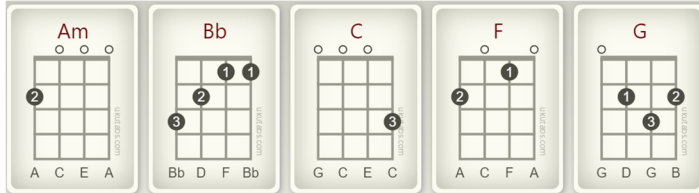

Crowded Table by The Highwomen
2019

From Wikipedia:

The Highwomen is a country music group composed of Brandi Carlile, Natalie Hemby, Maren Morris, and Amanda Shires, formed in 2019. The group's self-titled debut album was released on September 6, 2019, by Elektra Records and was produced by Dave Cobb. [...] a female country supergroup in homage to the legendary Highwaymen country supergroup (consisting of Johnny Cash, Waylon Jennings, Kris Kristofferson and Willie Nelson).

KEY OF C
TRANSPOSED TO **[KEY OF A]**

Intro:

Bb F C C [G D A A]
Bb F C [G D A]

Verse:

F C [D A]

You can hold my hand
Am F [F#m D]

When you need to let go
F C [D A]

I can be your mountain
Am F [F#m D]

And bring us back together when the day is done

Bridge:

Bb [G] F [D]

The door is always open

C [A] C [A]

Your picture's on my wall

Bb [G] F [D]

Everyone's a little broken

G [E]

And everyone belongs

G [E]

Yeah, everyone belongs

Chorus:

C [A] G [E] F [D] C [A]

I want a house with a crowded table

C [A] G [E] Bb [G] F [D]