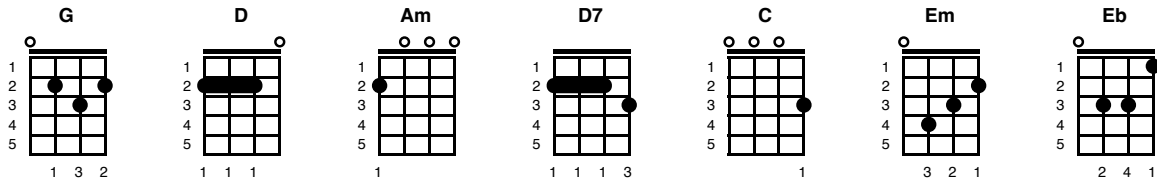

London Homesick Blues

Key of G

Gary P. Nunn - 1973

G G
 /// ///

G

Well, when you're down on your luck,

D

And you ain't got a buck, in London you're a goner. (2,3,4,1,2,3)

D7

And where in the world is that English girl

G

C

I promised I would meet ... on the third floor. (2,3,4,1,2,3)

And of the whole damn lot, the only friend I've got

G

Is a smoke and a cheap guitar. (2,3,4,1,2,3)

Em

Eb

My mind keeps roamin', my heart keeps longin'

D

To be home in a Texas bar. (2,3,4,1,2)

(Chorus)

C

Em

G
That some people call manly footwear. (2,3,4,1,2,3)

Em Eb
And they said you're from down South, and when you open your mouth,

D
You always seem to put your foot there. (2,3,4,1,2)

Chorus

C Em Am
I wanna go home with the armadillo