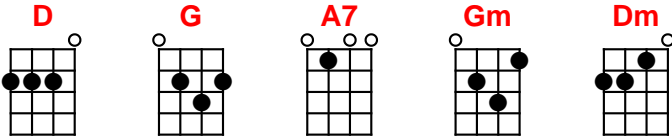

# Lonely Yukon Stars

Douglas B. Green

Intro Yodel:

[D] Oo,loo loo duh [G] dee dee oh [D] ee oh loh dee  
[A7] Eh wee leh dee dee oh [D] ee oh loh dee

Verse:

[D] Lonely Yukon [G] stars hanging [D] high in the sky  
Scattered [A7] careless and loving by an [D] artist on high  
[D] to their silent [G] song the sighing [D] wind adds its part  
A [A7] song that can only be [D] heard by the heart  
[Gm] Northern lights that [Dm] hang [A7] veiled [D] curtains of fire  
[Gm] Lead me to the [Dm] one waiting [D] warm by the [A7] fire  
[D] Lightly goes the [A7] moon on its [G] melancholy [D] way  
[A7] Guiding me homeward as [D] night becomes day

Yodel:

[D] Oo,loo loo duh [G] dee dee oh [D] ee oh loh dee  
[A7] Eh wee leh dee dee oh [D] ee oh loh dee  
[D] Oo,loo loo duh [G] dee dee oh [D] ee oh loh dee  
[A7] Eh wee leh dee dee oh [D] ee oh loh dee

Instrumental Verse:

[D] Lonely Yukon [G] stars hanging [D] high in the sky  
Scattered [A7] careless and loving by an [D] artist on high  
[D] to their silent [G] song the sighing [D] wind adds its part  
A [A7] song that can only be [D] heard by the heart  
[Gm] Northern lights that [Dm] hang [A7] veiled [D] curtains of fire  
[Gm] Lead me to the [Dm] one waiting [D] warm by the [A7] fire  
[D] Lightly goes the [A7] moon on its [G] melancholy [D] way  
[A7] Guiding me homeward as [D] night becomes day

Sing Verse:

[D] Lonely Yukon [G] stars hanging [D] high in the sky  
Scattered [A7] careless and loving by an [D] artist on high  
[D] to their silent [G] song the sighing [D] wind adds its part  
A [A7] song that can only be [D] heard by the heart  
[Gm] Northern lights that [Dm] hang [A7] veiled [D] curtains of fire  
[Gm] Lead me to the [Dm] one waiting [D] warm by the [A7] fire  
[D] Lightly goes the [A7] moon on its [G] melancholy [D] way  
[A7] Guiding me homeward as [D] night becomes day