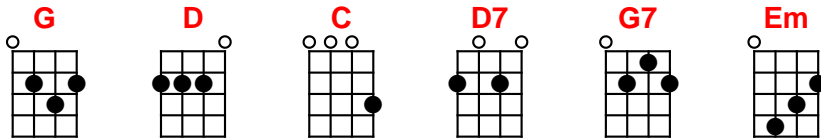

Texas Love Song

Words and music by Slaid Cleaves

Key: G
Time: 4/4

*Verse 1

(slowly, 1 strum per chord)

For **[G]** you, I'd give up **[D]** all my time
[G] Searching for the **[C]** perfect rhyme
And **[G]** this is one that certainly per**[D]**plexes **[D7]**
For **[G]** you, I would spend **[D]** all my days
[G] Thinking up all the **[C]** crazy ways
I **[G]** love you even **[D]** more than I love **[G]** Texas

*Verse 2

(faster, in D, d-u-d-u-d-u pattern)

You got **[G]** Bellaire class and **[D]** Dallas style
[G] Austin soul and a **[C]** Luckenbach smile
For **[G]** you I'd trade my truck in for a **[D]** Lexus **[D7]**
You **[G]** smell as sweet as the **[D]** piney woods
I'd **[G]** marry you if I **[C]** thought I could
I **[G]** love you even **[D]** more than I love **[G]** Texas **[G7]**

*Verse 3

Your **[G]** wit's as sharp as a **[D]** prickly pear
The **[G]** sun shines in your **[C]** golden hair
Your **[G]** smile hits me right in the solar **[D]** plexus **[D7]**
[G] Skin as soft as early **[D]** morning rain
[G] Temper like a Gulf Coast **[C]** hurricane
I **[G]** love you even **[D]** more than I love **[G]** Texas

*Verse 4

From the **[G]** Mucky Duck to the **[D]** Broken Spoke
You **[G]** know this state like an **[C]** old cowpoke
You **[G]** know where all the tastiest Tex-**[D]**Mex is **[D7]**
You got **[G]** Mattson on the **[D]** radio
Playing **[G]** Robert Earl and **[C]** Billy Joe
I **[G]** love you even **[D]** more than I love **[G]** Texas **[G7]**