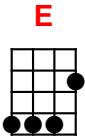

Wild World

Cat Stevens

Intro

[Am] La-la-la-[D7]la-la-la-la-la, la, [G]la
La-la-la-[Cmaj7]la-la-la-la-la, la, [F]la
La-la-la-[Dm]la-la-la-la-la, la, [E]la-la, [Esus4]la [E]

Verse 1

[Am] Now that I've [D7]lost everything to [G]you
You say you [Cmaj7]wanna start something [F]new
And it's [Dm]breaking my heart you're [E]leaving
Baby I'm [Esus4]griev-[E]ing

Verse 2

[Am] You know I've seen a [D7]lot of what the world can [G]do
And it's [Cmaj7]breaking my heart in [F]two
Cause I [Dm]never want to see you [E]sad girl
Don't be a [Esus4]bad [E]girl

[Am]But if you want to [D7]leave, take good [G]care
Hope you make a [Cmaj7]lot of nice friends out [F]there
But just re[Dm]member there's a lot of bad [E7]and [G]beware (riff 1)

Riff 1:

Tab

```
a | --2--2--2--- |
e | --3--3--3--- |
c | --5--4--2--- |
g | --4--4--4--- |
```

Riff 2:

Tab

```
a | -3p2p0----- |
e | -----3p1p0--- |
c | -----2p0--- |
g | -----0--- |
```

Riff 3:

Tab

```
a | ----- |
e | ----- |
c | -----0-0--- |
g | -0-0-2-----2-0-
```

Riff 4:

Tab

```
( Dm           E )
a | ----0-----1--- |
e | ---1-----4---- |
c | --2-----4----- |
g | -2-----4----- |
```