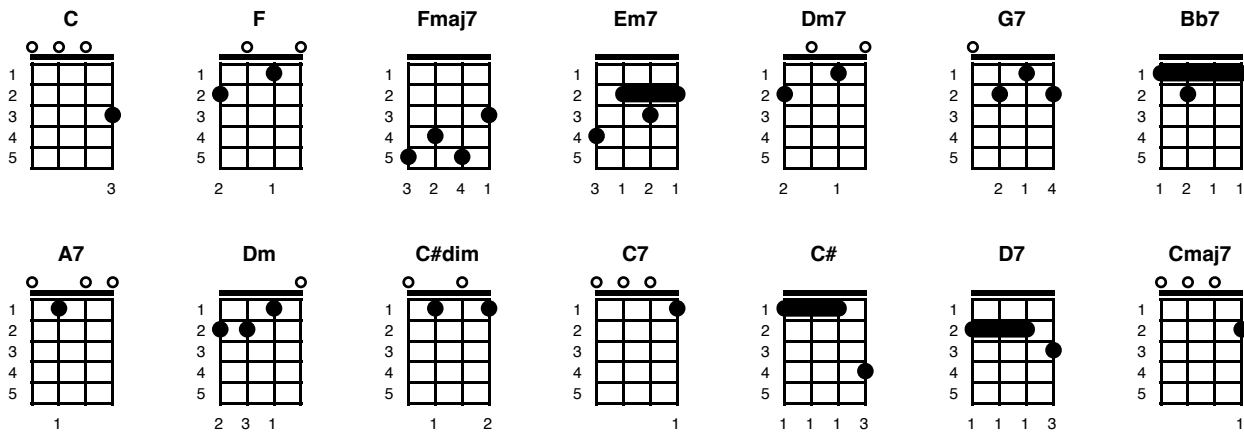

Crazy - Willie Nelson

Key of C
4/4

Performed by Patsy Cline - 1962

(Intro)

C C F F

Fmaj7 Em7 Dm7 G7

C Bb7 A7 A7 Dm A7 Dm Dm7

Crazy, I'm crazy for feeling so lonely

G7 G7 G7 C C#dim Dm7 G7

I'm crazy, crazy for feeling so blue

C Bb7 A7 A7 Dm A7 Dm Dm7

I knew you'd love me as long as you wanted

G7 G7 G7 G7 C F C C7

And then someday you'd leave me for somebody new

F F F C C C C#