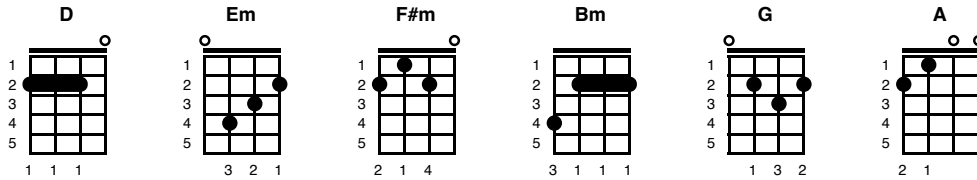

Heat Wave

Key of Bm

Written by Holland, Dozier & Holland
Martha and the Vandellas - 1963
Linda Ronstadt - 1970

D D D D
//// // // // (Stop)

(Verse 1)

Whenever I'm with him Em F#m
Something inside (pause) Bm
Starts to burning Em F#m
And I'm filled with desire Bm
Could it be the devil in me Em F#m
Or is this the way love's supposed to be G A

(Chorus)

It's like a heat wave D
Burning in my heart D
Can't keep from crying D
It's tearing me apart D D (STOP)

(Verse 2)

Whenever he calls my name
Soft, low, sweet and plain
I feel, yeah yeah
Well I feel that burning flame
Has high blood pressure got a hold on me
Or is this the way love's supposed to be