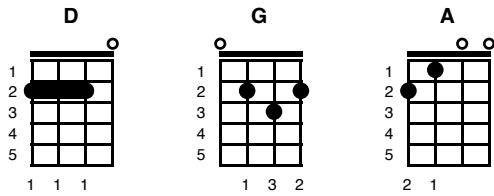

# I'll Fly Away

Albert Brumley - 1932

<https://www.youtube.com/watch?v=tQ29PPC059c>

Key of D  
100 BPM in 4/4

D  
Some bright morning when this life is over

G D  
I'll fly a-way

D  
To that home on God's celestial shore

(D) A D  
I'll fly a-way

D  
I'll fly away oh glory

G D  
I'll fly a-way, in the morning

D  
When I die hallelujah, by and by

(D) A D  
I'll fly a-way

D  
When the shadows of this life have gone

G D  
I'll fly a-way

D  
Like a bird from these prison walls I'll fly

(D) A D  
I'll fly a-way

D  
I'll fly away oh glory

G D

I'll fly a-way, in the morning

D

When I die hallelujah, by and by

(D) A D