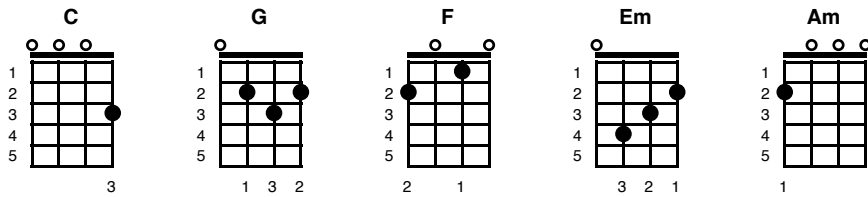

# Have You Ever Seen the Rain

Key of C  
120 BPM

Creedence Clear Water Revival

Intro Lick

C  
Someone told me long ago  
C G  
There's a calm before the storm, I know  
C  
It's been coming for some time

C  
When it's over, so they say  
C G  
It'll rain a sunny day, I know  
C  
Shining down like water

Verse Lick

F G  
I wanna know  
C Em Am G  
Have you ever seen the rain  
F G  
I wanna know  
C Em Am G  
Have you ever seen the rain  
F G C  
Coming down on a sunny day

Intro Lick

C  
Yesterday and days before