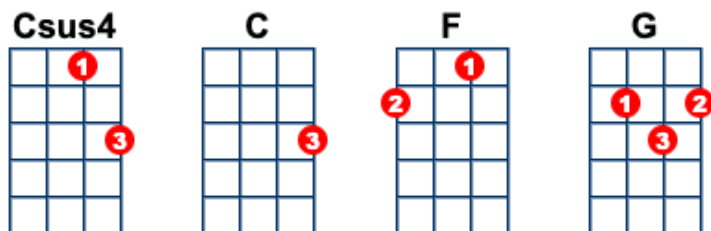

# If I Needed You

Townes Van Zandt, 1972

Intro:

C | |F G |C || x2

If I Csus4 needed C you, would you come to me?

Would you come to F me and G ease my Cpain?

If you needed me, I would come to you

I'd swim the F seas for to G ease your Cpain

Well, in the Csus4 night C forlorn, oh, the morning's born

And the morning F shines with the G lights of C love

And you will miss sunrise if you close your eyes

And that would F break my G heart in C two

Interlude:

C | |F G |C || x2

The lady's Csus4 with C me now since I showed her how

To lay her F ily G hand in C mine

Loop and Lil agree, she's a sight to see

A treasure F for the G poor to C find

If I Csus4 needed C you, would you come to me?

Would you come to F me and G ease my Cpain?

If you needed me, I would come to you

I'd swim the F seas for to G ease your Cpain

Outro:

C | |F G |C ||

Tablature for high G uke fingerpicking below

C Tuning

① = A ③ = C