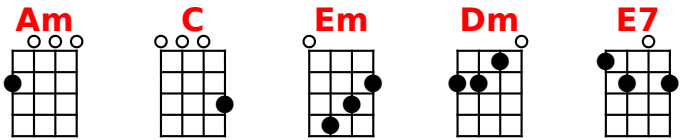

Lullaby of Spring

Donovan

Instrumental Intro: 1st line Verse

[Am] Rain has [C] showered [Em] far her [Am] drip,

Verse 1:

[Am] Rain has [C] showered [Em] far her [Am] drip,

[C] Splash and [Em] trickle [Am] running.

[Am] Plant has [C] flowered [Em] in the [Am] sand,

[C] Shell and [Em] pebble, [Am] sunning.

Chorus 1:

[Dm] So begins a-[E7]-nother spring,

[Am] green leaves and of [Em] berries.

[Dm] Chiff-chaff eggs are [Am] painted by

[E7] mo-ther bird, eating [Am] cherries.

Verse 2:

[Am] In the [C] misty [Em] tangled [Am] sky,

[C] Fast a [Em] wind is [Am] blowing.

[Am] In the [C] new-born [Em] rabbit's [Am] heart,

[C] River [Em] life is [Am] flowing.

[C] Petals [Em] are un-[Am] -folding

[Am] From the [C] stony [Em] village [Am] kirk

[C] Springtime [Em] bells of [Am] old ring

Chorus 3:

[Dm] So begins a-[E7]-nother spring,

[Am] green leaves and of [Em] berries.