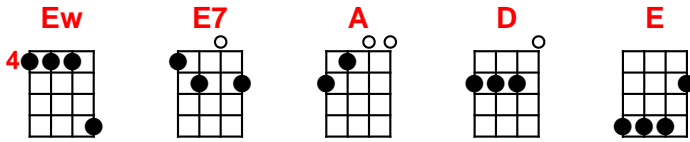

Haunted House

Gene Simmons

Charted as a novelty song in 1958.

Note: the "E" chord can be played as E (which I play 4447 [Ew]) or as [E7] (1202).

Also, at the beginning of each verse:

Hit "A" once, go to the marked A chord, then strum.

I just moved in my new house to- [A] day.
Moving was rough but I got squared a- [D] way..
When bells starting ringin' and chains rattled [E] loud,
I knew I'd moved in a haunted [A] house.

Still I made up my mind to [A] stay.
Nothing was a-gonna drive me a- [D] way.
When I saw something that give me the [E] creeps,
Had one big eye and two big [A] feet.

I stood right there and I did the [A] Freeze.
It did the Stroll right up to [D] me.
Made a noise with its feet that sound like a [E] drum.
Said, "You gonna be here when the morning [A] comes?"

Say, "Yes, I'll be here when the morning [A] comes.
I'll be right here, I ain't gonna [D] run.
I bought this house, now you know I'm [E] boss,
Ain't no haint's gonna run me [A] off."