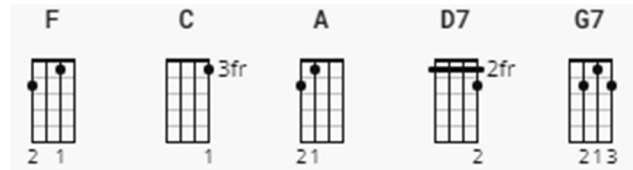

Blue Eyed Elaine
 written by Ernest Tubb
 sung by John Prine and Mac Wiseman
 Album Standard Songs for Average People
 2007

John Prine sang it in key of E

[Intro]
 F C A D7 G7 C

[Verse 1]
 C F C
 Side by side we'll roll along sweetheart you and I
 F C D7 G7
 And to you I'll sing this song as the years go passing by
 C F C
 Times may be good or they may be bad but you'll never frown
 F C A D7 G7 C
 I couldn't find a sweeter pal if I'd search the whole world around

[Chorus]
 C F C
 Blue eyed Elaine you're the sweetest thing and I love you so
 F C D7 G7
 And you'll always be the same no matter where we go
 C F C
 We'll travel here we'll travel there and we'll never part
 F C A D7 G7 C
 You'll always be my blue eyed Elaine and I'll be your sweetheart

[Interlude]
 F C A D7 G7 C

[Verse 2]
 C F C
 When skies are gray and things go wrong we'll never fret nor sigh
 F C D7 G7
 But we'll just keep traveling on with our heads held up high
 C F C
 And when I gaze into your eyes your heart and soul I'll claim
 F C A D7 G7 C
 Then you'll know the reason why I love you blue eyed Elaine

[Chorus]

C Blue eyed Elaine you're the sweetest thing and I love you so **F** **C**
F And you'll always be the same no matter where we go **C** **D7** **G7**
C We'll travel here we'll travel there and we'll never part **F** **C**
F You'll always be my blue eyed Elaine and I'll be your sweetheart **C** **A** **D7** **G7** **C**