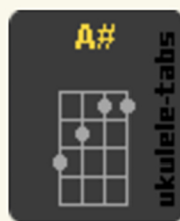

# OVER THE MISTY MOUNTAINS COLD

Non-standard chord :

G\* : 0235

[Hum the first two lines]

Gm F Gm  
Far over/the misty mountains cold  
Dm F Gm  
To dungeons deep/and caverns old  
G\* Dm  
We must away/ere break/of day  
A# F Gm  
To find our long/forgotten gold

Gm F Gm  
The pines were roaring/on the height  
Dm F Gm  
The winds were moaning/in the night  
G\* Dm  
The fire was red,/it flaming spread  
A# F Gm  
The trees like torches/blazed with light