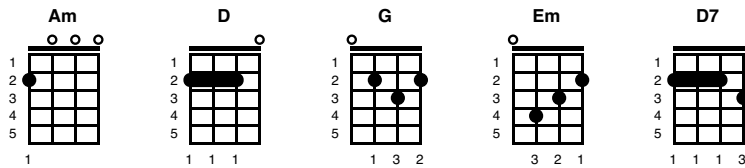

Always Look on the Bright Side of Life

Eric Idle - 1978

Key of C
100 BPM in 4/4

First Sung Note: A

du Du du Du
1& 2& 3& 4&

Some [Am] things in life are [D] bad they can [G] really make you [Em] mad
Other [Am] things just [D] make you swear and [G] curse
When you've [Am] chewing on life's [D] gristle
Don't [G] grumble give a [Em] whistle
And [Am] this'll help things turn out for the [D7] best

And [G] always [Em] look on the [Am] bright [D7] side of [G] life [Em] [Am] [D7]
[G] Always [Em] look on the [Am] light [D7] side of [G] life [Em] [Am] [D7]
If [Am] life seems jolly [D] rotten there's [G] something you've [Em] forgotten
and [Am] that's to laugh and [D] smile and [G] dance and sing.
When you've [Am] feeling in the [D] dumps don't be [G] silly [Em] chumps
Just [Am] purse your lips and whistle -that's the [D7] thing

And [G] always [Em] look on the [Am] bright [D7] side of [G] life [Em] [Am] [D7]
[G] always [Em] look on the [Am] bright [D7] side of [G] life [Em] [Am] [D7]
For [Am] life is quite ab [D] surd and [G] death's the final [Em] word
you must [Am] always face the [D] curtain with a [G] bow
For [Am] get about your [D] sin -give the [G] audience a [Em] grin
En [Am] joy it -it's your last chance any [D7] how.

So [G] always [Em] look on the [Am] bright [D7] side of [G] death [Em] [Am] [D7]
[G] just be [Em] fore you [Am] draw your ter [D7] minal [G] breath [Em] [Am] [D7]
[Am] Life's a piece if [D] sh*t [G] when you look at [Em] it
[Am] Life's a laugh and [D] death's a joke it's [G] true
You'll [Am] see it's all a [D] show
keep'em [G] laughing as you [Em] go
just re [Am] member that the last laugh is on [D7] you