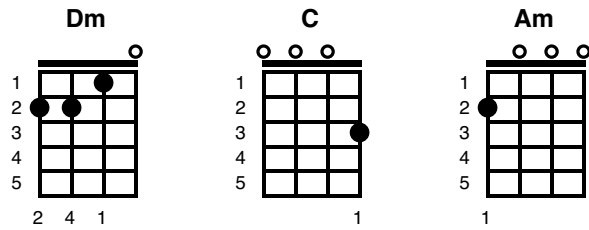

# Shady Grove

Traditional

Key of Dm

First Note: D

[Dm]Peaches in the [C]summertime,  
[Dm]Apples [C]in the [Dm]fall,  
If I can't get the [C]girl I love,  
[Am]Won't have [C]none at [Dm]all.

## Chorus:

[Dm]Shady grove, [C]my little love,  
[Dm]Shady [C]grove, I [Dm]say,  
Shady grove, [C]my little love,  
I'm [Am]bound for [C]shady [Dm]grove.

[Dm]Wish I had a [C]banjo string  
[Dm]Made of [C]golden [Dm]twine  
Every tune I'd [C]play on it  
I [Am]wish that [C]girl were [Dm]mine

## Chorus:

[Dm]Shady grove, [C]my little love,  
[Dm]Shady [C]grove, I [Dm]say,  
Shady grove, [C]my little love,  
I'm [Am]bound for [C]shady [Dm]grove.

[Dm]Wish I had a [C]needle and thread  
[Dm]Fine as [C]I could [Dm]sew  
I'd sew that pretty [C]girl to my side  
And [Am]down the [C]road I'd [Dm]go

**Chorus:**

[Dm]Shady grove, [C]my little love,  
[Dm]Shady [C]grove, I [Dm]say,  
Shady grove, [C]my little love,  
I'm [Am]bound for [C]shady [Dm]grove.

[Dm]Every night when [C]I go home  
[Dm]My wife, I [C]try to [Dm]please her  
The more I try, the [C]worse she gets  
Damned [Am]if I don't [C]leave [Dm]her