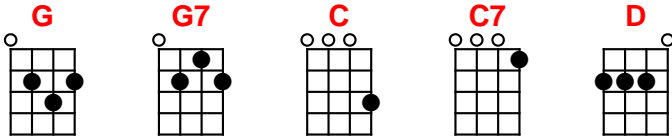

K.C. (Kansas City) Moan

Dave Van Ronk

I [G] hate to hear that K.C. when she [G7] moan
Yes I [C] hate to hear that [C7] K C when she [G] moan
Yes she [D] moan just like my [C] woman when she's [G] cryin'

Well that [G] KC comin, comin down the [G7] road
Hear that KC [C] comin, carrying a heavy [G] load
When those [D] hard times [C] hit you look hard on down the [G] road

Well the [G] longest train, hundred coaches [G7] long
Yes, the [C] longest train, hundred coaches [G7] long
Well the [D] girl I love, [C] got on that train and [G] gone

Let me [G] be your sidetrack til your main line [G7] come
Let me [C] be your sidetrack [G] til your main line [G7] come
Yes I'll [D] do more [C] switchin' than your [G] main line ever done

Instrumental interlude (kazoo)

I [G] hate to hear that K.C. when she [G7] moan
Yes, I [C] hate to hear that K C when she [G] moan
Yes she [D] moan just like my [C] woman when she's [G] crying

I [G] hate to hear that K.C. when she [G7] moan
Yes I [C] hate to hear that K C when she [G] moan
Yes she [D] moan just like my [C] woman when she's [G] cryin'
Yes she [D] moan just like my [C] woman when she's [G] cryin'