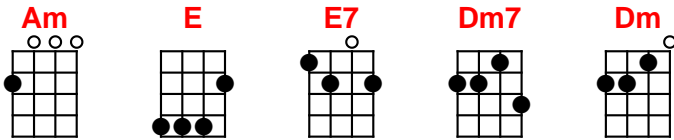

Drought Break

Mary Jane Ford 2012

Instrumental Intro: last 2 lines Chorus

[Am] Rain and [E] drought, [Am] rain and [E] drought;
[Am] Will the [E] water sup[Am]ply run [E] out?

Verse 1:

[Am] The grass is parched and [E7] breaking on the [Am] ground.
Hard [Dm7] dirt is cracked; the [E7] hill is barren, [Am] brown.
The [Dm7] creek dried up, e[E7]vaporated [Am] out.
For [Am] months we've suffered [E7] unrelenting [Am] drought.

Chorus 1:

[Am] Drought and [Dm] rain, [Am] drought and [Dm] rain;
[Am] Will the [Dm] lakes ever [Am] rise a-[Dm]-gain?
[Am] Rain and [E] drought, [Am] rain and [E] drought;
[Am] Will the [E] water sup[Am]ply run [E] out?