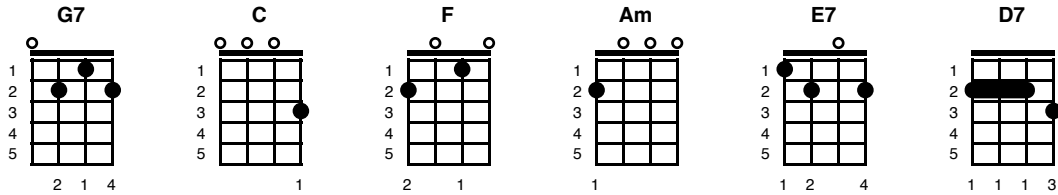

He played the ukulele as the ship went ^{Key of C} down

Arthur Le Clerq (1931)

Intro:

G7 **C** **F** **C**
For he played his ukulele as the ship went down

C **F**
I'll tell the tale of the Nancy Lee

G7 **C** **G7**
The ship that got ship-wrecked at sea

C **F**
The bravest man was Captain Brown

G7 **C** **F** **C**
For he played his ukulele as the ship went down

Am **F** **E7**
All the crew were in des-pair

Am **D7** **G7**
Some rushed here and some rushed there

G7 C F C
And he played the ukulele as the ship went down

Instrumental:

Am F E7
All the crew were in des-pair

Am D7 G7
Some rushed here and some rushed there

C F
But the Captain sat in the Captain's chair

G7 C F C
And he played the ukulele as the ship went down

Am D7 G7
Some rushed here and some rushed there

C F
But the Captain sat in the Captain's chair

G7 C F C
And he played the ukulele as the ship went down

Am F E7
The crow's nest fell and it killed the crow
Am D7 G7
The starboard watch was two hours slow
C F
But the Captain sung "Fal- doh-dee-oh-doh,"
G7 C F C
And he played the ukulele when the ship went down