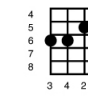

And I Love Her

McCartney and Lennon - From A Hard Day's Night - 1964

Key of Bm

4/4

(Intro)

Bm

A

(Verse 1)

E

And if you saw my love, You'd love her too

A6

I love her

(Verse 2)

Bm

F#m

Bm

And I love her

(Uke Solo)

Bm

F#m

Bm

F#m

Bm

F#m