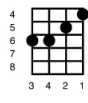

And I Love Her

McCartney and Lennon - From A Hard Day's Night - 1964

Key of Bm

4/4

(Intro)

Bm

A

(Verse 1)

Bm

F#m

Bm

F#m

I give her all my love, That's all I do

Bm

F#m

D

E

And if you saw my love, You'd love her too

A6

I love her

(Verse 2)

Bm

F#m

Bm

F#m

She gives me everything, And tender-ly

Bm

F#m

D

E

The kiss my lover brings, She brings to me

A6

And I love her

(Bridge)

F#m

C#m

F#m

C#m

A love like ours, Could never die

F#m

C#m

E

E7

As long as I, Have you near me

(Verse 3)

Bm

F#m

Bm

F#m

Bright are the stars that shine, Dark is the sky

Bm

F#m

D

E

I know this love of mine, will never die

A6

And I love her

(Uke Solo)

Bm

F#m

Bm

F#m

Bm

F#m

D

E7

A6

Verse 4:

Bm

F#m

Bm

F#m

Bright are the stars that shine, Dark is the sky

Bm

F#m

D

E

I know this love of mine, Will never die

A6

And I love her

(Outro)

Bm

A

Bm

F#