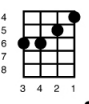

And I Love Her

McCartney and Lennon - From A Hard Day's Night - 1964

Key of Bm

4/4

(Intro)

Bm

A

(Verse 1)

Bm

F#m

Bm

F#m

I give her all my love, That's all I do

Bm

F#m

D

E

And if you saw my love, You'd love her too

A6

I love her

(Verse 2)

Bm

F#m

Bm

F#m

She gives me everything, And tender-ly

Bm

F#m

D

E

The kiss my lover brings, She brings to me

A6

And I love her

(Bridge)

F#m

C#m

F#m

C#m

A love like ours, Could never die

F#m

C#m

E

E7

As long as I, Have you near me

(Verse 3)

Bm

F#m

Bm

F#m

Bright are the stars that shine, Dark is the sky

Bm

F#m

D

E

I know this love of mine, will never die

A6

And I love her

(Uke Solo)

Bm

F#m

Bm

F#m

Bm

F#m

D

E7

A6

Verse 4:

Bm

F#m

Bm

F#m

Bright are the stars that shine, Dark is the sky

Bm

F#m

D

E

I know this love of mine, Will never die

A6

And I love her

(Outro)

Bm

A

Bm

F#