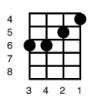

And I Love Her

McCartney and Lennon - From A Hard Day's Night - 1964

Key of Bm

4/4

(Intro)

Bm

A

(Verse 1)

Bm

F#m

Bm

F#m

I give her all my love, That's all I do

Bm

F#m

D

E

And if you saw my love, You'd love her too

A6

I love her

(Verse 2)

Bm

F#m

Bm

F#m

She gives me everything, And tender-ly

Bm

F#m

D

E

The kiss my lover brings, She brings to me

A6

And I love her

(Bridge)

F#m

C#m

F#m

C#m

A love like ours, Could never die

F#m

C#m

E

E7

As long as I, Have you near me

(Verse 3)

Bm

F#m

Bm

F#m

Bright are the stars that shine, Dark is the sky

Bm

F#m

D

E

I know this love of mine, will never die

A6

And I love her

(Uke Solo)

Bm

F#m

Bm

F#m

Bm

F#m

D

E7

A6

Verse 4:

Bm

F#m

Bm

F#m

Bright are the stars that shine, Dark is the sky

Bm

F#m

D

E

I know this love of mine, Will never die

A6

And I love her

(Outro)

Bm

A

Bm

F#