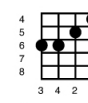

And I Love Her

McCartney and Lennon - From A Hard Day's Night - 1964

Key of Bm

4/4

(Intro)

Bm

A

(Verse 1)

Bm

F#m

Bm

F#m

I give her all my love, That's all I do

Bm

F#m

D

E

And if you saw my love, You'd love her too

A6

I love her

(Verse 2)

Bm

F#m

Bm

F#m

She gives me everything, And tender-ly

Bm

F#m

D

E

The kiss my lover brings, She brings to me

A6

And I love her

(Bridge)

F#m

C#m

F#m

C#m

A love like ours, Could never die

F#m

C#m

E

E7

As long as I, Have you near me

(Verse 3)

Bm

F#m

Bm

F#m

Bright are the stars that shine, Dark is the sky

Bm

F#m

D

E

I know this love of mine, will never die

A6

And I love her

(Uke Solo)

Bm

F#m

Bm

F#m

Bm

F#m

D

E7

A6

Verse 4:

Bm

F#m

Bm

F#m

Bright are the stars that shine, Dark is the sky

Bm

F#m

D

E

I know this love of mine, Will never die

A6

And I love her

(Outro)

Bm

A

Bm

F#