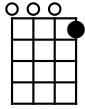

I'm in Love Again

Fats Domino & Dave Bartholomew (1956)

Bbdim7

G

G7

C

C7

C#

D

D7

[Bbdim7]>[G] Yes, it's me and I'm in love again,
Had no lovin' since **[G7]** you know when.
You **[C]** know I love you, **[C7]** yes I do,
And I'm **[C#]>[D]** saving all my lovin' **[D7]** just for you.

[Bbdim7]>[G] Need your lovin' and I need it bad,
[G7] Just like a dog when he's goin' mad.
[C] Wooo-eee, baby, **[C7]** wooo-ooo-eee!
[C#]>[D] Baby won't you give your **[D7]** love to me?

Instrumental:

[Bbdim7] **[G]** Need your lovin' and I need it bad.
Just like a **[G7]** dog when he's goin' mad.
[C] Wooo...eee, baby, **[C7]** wooo...ooo-eee!
[C#] **[D]** Baby won't you give **[D7]** your love to me?