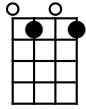

I'm in Love Again

Fats Domino & Dave Bartholomew (1956)

Bbdim7

G

G7

C

C7

C#

D

D7

[Bbdim7]>[G] Yes, it's me and I'm in love again,
Had no lovin' since **[G7]** you know when.
You **[C]** know I love you, **[C7]** yes I do,
And I'm **[C#]>[D]** saving all my lovin' **[D7]** just for you.

[Bbdim7]>[G] Need your lovin' and I need it bad,
[G7] Just like a dog when he's goin' mad.
[C] Wooo-eee, baby, **[C7]** wooo-ooo-eee!
[C#]>[D] Baby won't you give your **[D7]** love to me?

Instrumental:

[Bbdim7] **[G]** Need your lovin' and I need it bad.
Just like a **[G7]** dog when he's goin' mad.
[C] Wooo...eee, baby, **[C7]** wooo...ooo-eee!
[C#] **[D]** Baby won't you give **[D7]** your love to me?