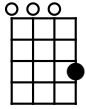

I'm in Love Again

Fats Domino & Dave Bartholomew (1956)

Bbdim7

G

G7

C

C7

C#

D

D7

[Bbdim7]>[G] Yes, it's me and I'm in love again,
Had no lovin' since **[G7]** you know when.
You **[C]** know I love you, **[C7]** yes I do,
And I'm **[C#]>[D]** saving all my lovin' **[D7]** just for you.

[Bbdim7]>[G] Need your lovin' and I need it bad,
[G7] Just like a dog when he's goin' mad.
[C] Wooo-eee, baby, **[C7]** wooo-ooo-eee!
[C#]>[D] Baby won't you give your **[D7]** love to me?

Instrumental:

[Bbdim7] **[G]** Need your lovin' and I need it bad.
Just like a **[G7]** dog when he's goin' mad.
[C] Wooo...eee, baby, **[C7]** wooo...ooo-eee!
[C#] **[D]** Baby won't you give **[D7]** your love to me?