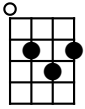

I'm in Love Again

Fats Domino & Dave Bartholomew (1956)

Bbdim7

G

G7

C

C7

C#

D

D7

[Bbdim7]>[G] Yes, it's me and I'm in love again,
Had no lovin' since **[G7]** you know when.
You **[C]** know I love you, **[C7]** yes I do,
And I'm **[C#]>[D]** saving all my lovin' **[D7]** just for you.

[Bbdim7]>[G] Need your lovin' and I need it bad,
[G7] Just like a dog when he's goin' mad.
[C] Wooo-eee, baby, **[C7]** wooo-ooo-eee!
[C#]>[D] Baby won't you give your **[D7]** love to me?

Instrumental:

[Bbdim7] **[G]** Need your lovin' and I need it bad.
Just like a **[G7]** dog when he's goin' mad.
[C] Wooo...eee, baby, **[C7]** wooo...ooo-eee!
[C#] **[D]** Baby won't you give **[D7]** your love to me?