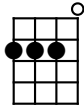

I'm in Love Again

Fats Domino & Dave Bartholomew (1956)

Bbdim7

G

G7

C

C7

C#

D

D7

[Bbdim7]>[G] Yes, it's me and I'm in love again,
Had no lovin' since **[G7]** you know when.
You **[C]** know I love you, **[C7]** yes I do,
And I'm **[C#]>[D]** saving all my lovin' **[D7]** just for you.

[Bbdim7]>[G] Need your lovin' and I need it bad,
[G7] Just like a dog when he's goin' mad.
[C] Wooo-eee, baby, **[C7]** wooo-ooo-eee!
[C#]>[D] Baby won't you give your **[D7]** love to me?

Instrumental:

[Bbdim7] **[G]** Need your lovin' and I need it bad.
Just like a **[G7]** dog when he's goin' mad.
[C] Wooo...eee, baby, **[C7]** wooo...ooo-eee!
[C#] **[D]** Baby won't you give **[D7]** your love to me?