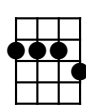

I'm in Love Again

Fats Domino & Dave Bartholomew (1956)

Bbdim7

G

G7

C

C7

C#

D

D7

[Bbdim7]>[G] Yes, it's me and I'm in love again,
Had no lovin' since **[G7]** you know when.
You **[C]** know I love you, **[C7]** yes I do,
And I'm **[C#]>[D]** saving all my lovin' **[D7]** just for you.

[Bbdim7]>[G] Need your lovin' and I need it bad,
[G7] Just like a dog when he's goin' mad.
[C] Wooo-eee, baby, **[C7]** wooo-ooo-eee!
[C#]>[D] Baby won't you give your **[D7]** love to me?

Instrumental:

[Bbdim7] **[G]** Need your lovin' and I need it bad.
Just like a **[G7]** dog when he's goin' mad.
[C] Wooo...eee, baby, **[C7]** wooo...ooo-eee!
[C#] **[D]** Baby won't you give **[D7]** your love to me?