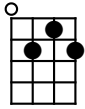

I'm in Love Again

Fats Domino & Dave Bartholomew (1956)

Bbdim7

G

G7

C

C7

C#

D

D7

[Bbdim7]>[G] Yes, it's me and I'm in love again,
Had no lovin' since **[G7]** you know when.
You **[C]** know I love you, **[C7]** yes I do,
And I'm **[C#]>[D]** saving all my lovin' **[D7]** just for you.

[Bbdim7]>[G] Need your lovin' and I need it bad,
[G7] Just like a dog when he's goin' mad.
[C] Wooo-eee, baby, **[C7]** wooo-ooo-eee!
[C#]>[D] Baby won't you give your **[D7]** love to me?

Instrumental:

[Bbdim7] **[G]** Need your lovin' and I need it bad.
Just like a **[G7]** dog when he's goin' mad.
[C] Wooo...eee, baby, **[C7]** wooo...ooo-eee!
[C#] **[D]** Baby won't you give **[D7]** your love to me?