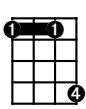

I'm in Love Again

Fats Domino & Dave Bartholomew (1956)

Bbdim7

G

G7

C

C7

C#

D

D7

[Bbdim7]>[G] Yes, it's me and I'm in love again,
Had no lovin' since **[G7]** you know when.
You **[C]** know I love you, **[C7]** yes I do,
And I'm **[C#]>[D]** saving all my lovin' **[D7]** just for you.

[Bbdim7]>[G] Need your lovin' and I need it bad,
[G7] Just like a dog when he's goin' mad.
[C] Wooo-eee, baby, **[C7]** wooo-ooo-eee!
[C#]>[D] Baby won't you give your **[D7]** love to me?

Instrumental:

[Bbdim7] **[G]** Need your lovin' and I need it bad.
Just like a **[G7]** dog when he's goin' mad.
[C] Wooo...eee, baby, **[C7]** wooo...ooo-eee!
[C#] **[D]** Baby won't you give **[D7]** your love to me?