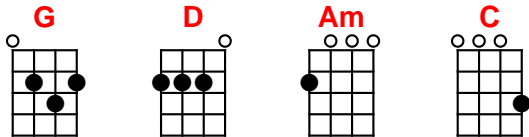

Metal and Steel

by Bob Schneider

[G] I am metal and [D] I am steel
[G] I don't mind cuz [D] I don't fell a thing [Am]
I'm a diamond ring [D]

[G] I'm not flesh and [D] I'm not bone
[G] I'm not sad and [D] I'm not all alone [Am]
I'm a stone [D]

[Am] The king is dead and the [C] queen has flown
[G] Left me here in the [D] twilight zone
[Am] Lost and lookin' for a [C] way to get back [D] home
[Am] There's no right and [C] there's no wrong
[G] So I'll be good and [D] I'll be strong [Am]

[G] I'll be silver and [D] I'll be gold
[G] Without heart [D] without even a soul [Am]
I'm cold [D]

[G] I won't be blood and [D] teeth and skin
[G] And I won't feel the pain I'm in, [D] I'll pretend [Am]
No heart within [D]