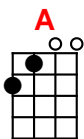

# Old Chisholm Trail

Traditional

[A] Well come along boys and listen to my tale  
I'll [E7] tell you my troubles on the [A] old Chisholm Trail.  
[A] On a ten dollar horse and a forty dollar saddle  
I [E7] started out punchin' them [A] longhorn cattle.

Come a [D] ti yi yippy yippy [A] yay yippy yay  
Come a [E7] ti yi yippy yippy [A] yay

[A] With my seat in the saddle and my hand on the horn  
I'm the [E7] best dang cowboy that [A] ever was born.  
[A] There's a stray in the herd and the boss said kill it  
So I [E7] shot him in the rump and he [A] landed in the skillet.

Come a [D] ti yi yippy yippy [A] yay yippy yay  
Come a [E7] ti yi yippy yippy [A] yay

[A] I went to the boss to get my money  
And I [E7] went to town to [A] see my honey.  
[A] But my honey wouldn't see me and she threw me down  
So [E7] I got drunk and I [A] shot up the town.