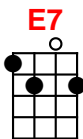

# Old Chisholm Trail

Traditional

[A] Well come along boys and listen to my tale  
I'll [E7] tell you my troubles on the [A] old Chisholm Trail.  
[A] On a ten dollar horse and a forty dollar saddle  
I [E7] started out punchin' them [A] longhorn cattle.

Come a [D] ti yi yippy yippy [A] yay yippy yay  
Come a [E7] ti yi yippy yippy [A] yay

[A] With my seat in the saddle and my hand on the horn  
I'm the [E7] best dang cowboy that [A] ever was born.  
[A] There's a stray in the herd and the boss said kill it  
So I [E7] shot him in the rump and he [A] landed in the skillet.

Come a [D] ti yi yippy yippy [A] yay yippy yay  
Come a [E7] ti yi yippy yippy [A] yay

[A] I went to the boss to get my money  
And I [E7] went to town to [A] see my honey.  
[A] But my honey wouldn't see me and she threw me down  
So [E7] I got drunk and I [A] shot up the town.