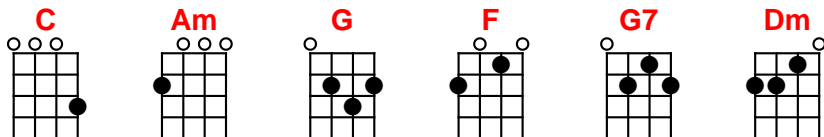

Skye Boat Song

Traditional Scottish

Chorus:

[C] Speed, bonnie [Am] boat, like a [G] bird on the wing,
[C] Onward! the [F] sailors [C] cry; [G7]
[C] Carry the [Am] lad that's [G] born to be king
[C] Over the [F] sea to [C] Skye.

[C] Speed, bonnie [Am] boat, like a [G] bird on the wing,
[C] Onward! the [F] sailors [C] cry; [G7]
[C] Carry the [Am] lad that's [G] born to be king
[C] Over the [F] sea to [C] Skye.

Verse 2:

[Am] Though the waves leap, [Dm] soft shall ye sleep,
[Am] Ocean's a [F] royal [Am] bed.
[Am] Rocked in the deep, [Dm] Flora will keep
[Am] Watch by your [F] weary [Am] head. [G7]

Sing Chorus:

[C] Speed, bonnie [Am] boat, like a [G] bird on the wing,
[C] Onward! the [F] sailors [C] cry; [G7]
[C] Carry the [Am] lad that's [G] born to be king
[C] Over the [F] sea to [C] Skye.

Verse 3:

Sing Chorus:

[C] Speed, bonnie [Am] boat, like a [G] bird on the wing,
[C] Onward! the [F] sailors [C] cry; [G7]
[C] Carry the [Am] lad that's [G] born to be king
[C] Over the [F] sea to [C] Skye.

Instrumental last 2 lines Chorus: