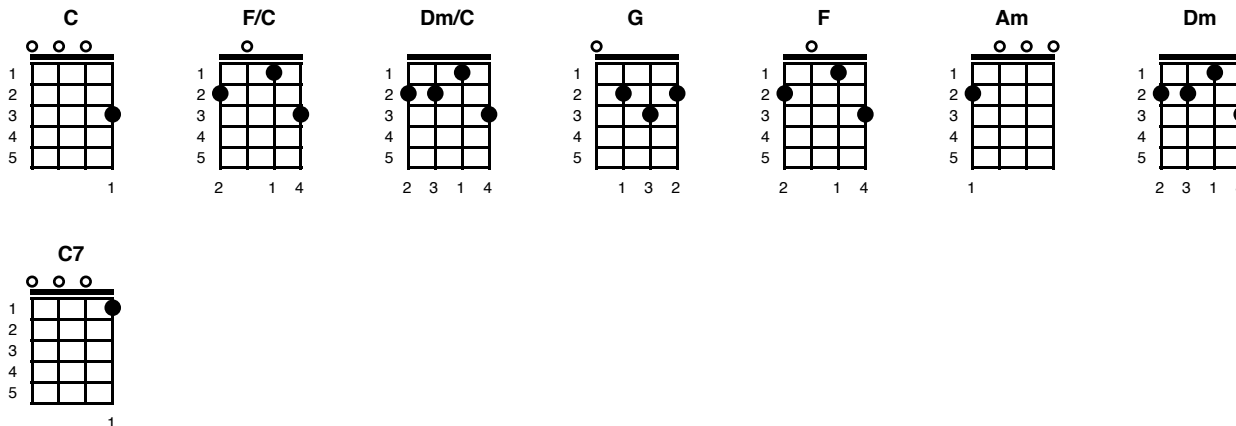

# Take It Easy

Key of Am

Written by Jackson Brown and Glenn Frey Recorded by the Eagles 1972

## (Verse 1)

C

Well, I'm a-runnin' down the road tryin' to loosen my load

G F

I got seven women on my mind

C G

Four that wanna own me, two that wanna stone me

F C

Don't even try to understand

Dm F C  
Just find a place to make your stand, and take it ea--sy

(Verse 2)

C  
Well, I'm a-standin' on a corner in Winslow, Arizona

G F  
Such a fine sight to see

C G  
It's a girl, my Lord, in a flat-bed Ford

Dm F C  
So open up, I'm climbin' in, so take it ea--sy

(Break)

C F/C Dm/C C F/C Dm/C

(Verse 3)

C  
Well, I'm a-runnin' down the road tryin' to loosen my load

G F  
Got a world of trouble on my mind

C G F C  
Lookin' for a lover who won't blow my cover, she's so hard to find