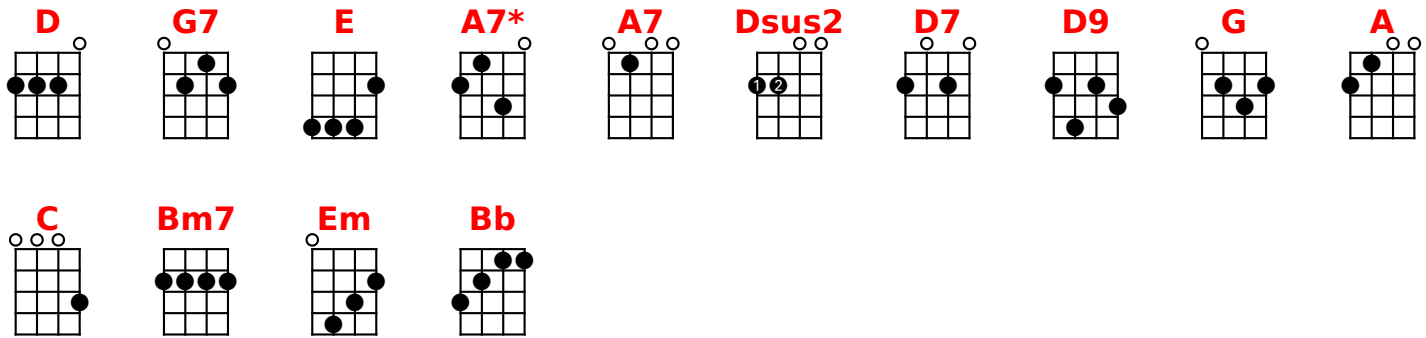

Brain Damage; Eclipse

Pink Floyd

(4/4)

[D]

[D] The lunatic is on the **[G7]** grass **[D]**. The lunatic is on t**[G7]**he grass.

[D] Remembering games, and **[E]** daisy chains and laughs.

[A7*] Got to keep the **[A7]** loonies on the **[D]** path **[Dsus2]**.

[D] The lunatic is in the **[G7]** hall. **[D]** The lunatics are in **[G7]** my hall.

[D] The paper holds their folded **[E]** faces to the floor.

And **[A7*]** every day the **[A7]** paper boy bring **[D]**s mo **[Dsus2]**re. **[D7]** **[D9]**

[G] And if the dam breaks open **[A]** many years too soon,

And **[C]** if there is no room upon the **[G]** hill.

And if your head explodes with **[A7]** dark forebodings too,

I'll **[C]** see you on the dark side of the **[G]** moon. **[Bm7]** **[Em]** **[A7]**

[D] The lunatic is in my **[G7]** head. (Laughing **[D]**) the lunatic is in **[G7]** my head.

[D] You raise the blade, **[E]** you make the change.

[A7*] You re-ar-**[A7]**range me 'till I'm **[D]** san **[Dsus2]**e.