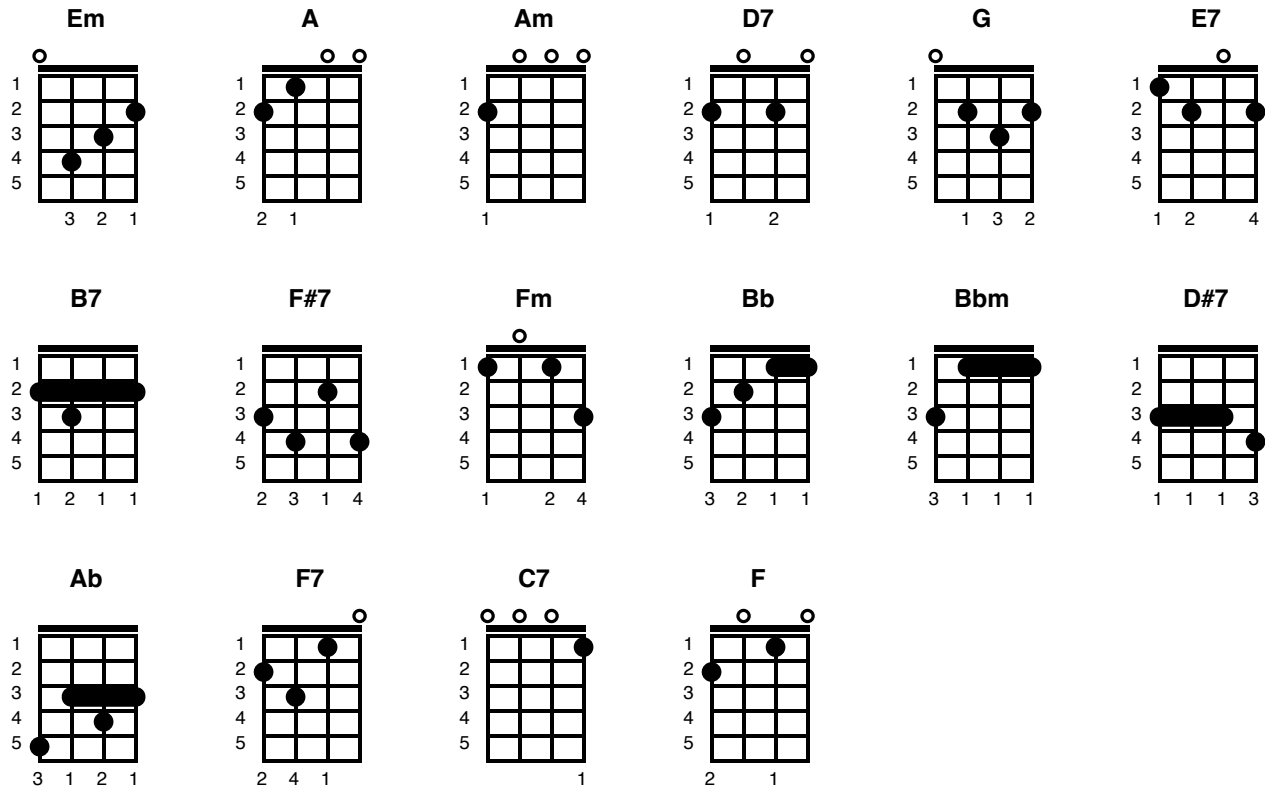

# Sealed With a Kiss

Key of Em

Written by Gary Geld, Peter Udell; hit song by Brian Hyland, 1962

For original key of recording, capo up 1 fret

Em Though we gotta say goodAbyeAm for the Em summer  
Am Darling I D7 promise you G this  
I'll E7 send you all my Am love D7 every B7 day in a Em letter  
Am B7 Sealed with a Em kiss

Em Yes it's gonna be a Acold Am lonely Em summer  
But Am I'll fill the D7 emptiGness  
I'll E7 send you all my Am dreams D7 every B7 day in a Em letter  
Am B7 Sealed with a Em kiss

Em I'll A see you in the Em sunlight  
I'll A hear your voice every Em where  
I'll A run to tenderly Em hold you  
But F#7 darling you won't be B7 there