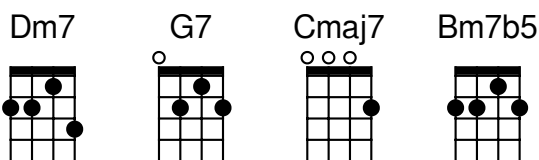

Summertime in Am - jazz chords

George Gershwin [1935]

Am vamp1: 2000, 4200, 2000, 4200

Am vamp2: 2000, 4200, 5400, 4200

Dm walk: 2210, 2110, 2010

Summer **[Am]** time and the livin' is easy.**[A7]**

Fish are **[Dm]** jumpin'... and the **[Ebdim7]** cotton is **[E7]** high.**[F7][E7]**

Your daddy's **[Am]** rich... and your mamma's good lookin', **[Dm7][G7]**

So **[Cmaj7]** hush little **[Bm7b5]** baby, **[F7]** do-**[E7]** on't you **[Am]** cry.

[Am] One of these mornings,

You're going to rise up singing.**[A7]**

Then you'll **[Dm]** spread your wings,

And you'll **[Ebdim7]** take to the **[E7]** sky.**[F7][E7]**

But till that **[Am]** morning,

There's a' nothing can harm you,**[Dm7][G7]**

With **[Cmaj7]** daddy and **[Bm7b5]** mammy

[F7] Stan-**[E7]** ding **[Am]** by.

Summer **[Am]** time and the livin' is easy.**[A7]**

Fish are **[Dm]** jumpin'... and the **[Ebdim7]** cotton is **[E7]** high.**[F7][E7]**

Your daddy's **[Am]** rich... and your mamma's good lookin', **[Dm7][G7]**