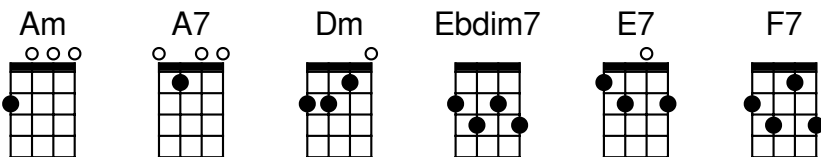

Summertime in Am - jazz chords

George Gershwin [1935]

Am vamp1: 2000, 4200, 2000, 4200

Am vamp2: 2000, 4200, 5400, 4200

Dm walk: 2210, 2110, 2010

Summer **[Am]** time and the livin' is easy.**[A7]**

Fish are **[Dm]** jumpin'... and the **[Ebdim7]** cotton is **[E7]** high.**[F7][E7]**

Your daddy's **[Am]** rich... and your mamma's good lookin', **[Dm7][G7]**

So **[Cmaj7]** hush little **[Bm7b5]** baby, **[F7]** do-**[E7]** on't you **[Am]** cry.

[Am] One of these mornings,

You're going to rise up singing.**[A7]**

Then you'll **[Dm]** spread your wings,

And you'll **[Ebdim7]** take to the **[E7]** sky.**[F7][E7]**

But till that **[Am]** morning,

There's a' nothing can harm you,**[Dm7][G7]**

With **[Cmaj7]** daddy and **[Bm7b5]** mammy

[F7] Stan-**[E7]** ding **[Am]** by.

Summer **[Am]** time and the livin' is easy.**[A7]**

Fish are **[Dm]** jumpin'... and the **[Ebdim7]** cotton is **[E7]** high.**[F7][E7]**

Your daddy's **[Am]** rich... and your mamma's good lookin', **[Dm7][G7]**