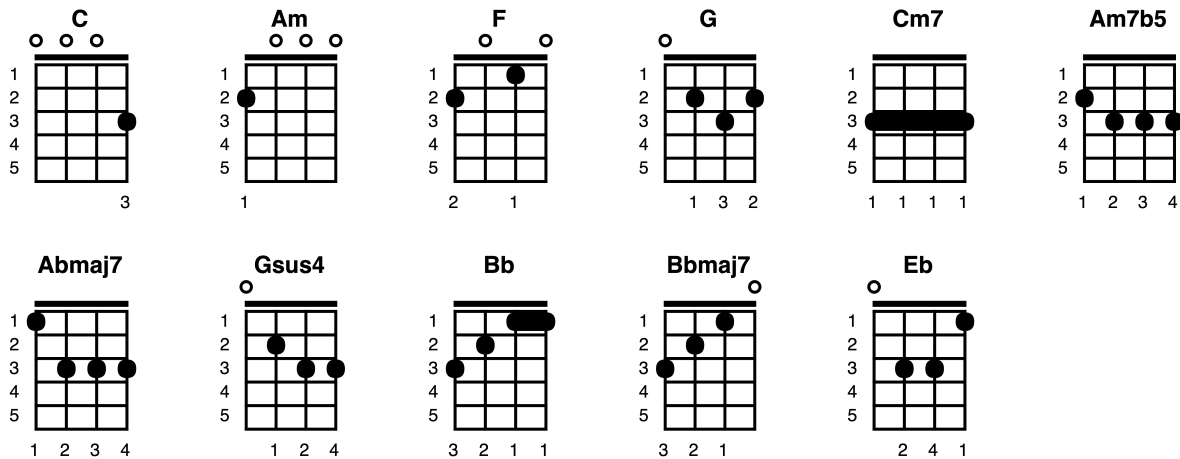

Penny Lane

The Beatles, 1967

Key of C

Arrangement by Brooke Palmer (<https://ko-fi.com/brookepalmermusic>)
For original key (B) tune strings down 1/2 step to F# B D# G#

Verse 1

Penny Lane [C] there is a [Am] barber showing [F] photographs [G]
of ev'ry [C] head he's had the [Am] pleasure to know [Cm7]
And all the [Am7b5] people that come and go [AbM7]
stop and say [Gsus4] hello [G]

On the [C] corner is a [Am] banker with a [F] motor car [G]
The little [C] children laugh at [Am] him behind his [Cm7] back
And the [Am7b5] banker never wears a mac [AbM7]
in the [G] pouring rain, [F] Very strange

Chorus

Penny [Bb] Lane is in my [BbM7] ears and in my [Eb] eyes.
[Bb] There beneath the [BbM7] blue sub-[Bb]urban [Eb] skies
I sit and [G] meanwhile back

Verse 2

In Penny [C] Lane there is a [Am] fireman with an [F] hour glass [G]
And in his [C] pocket is a [Am] portrait of the queen [Cm7]
He likes to [Am7b5] keep his fire engine clean [AbM7]
it's a [G] clean machine [G]

Chorus

Penny **[Bb]** Lane is in my **[BbM7]** ears and in my **[Eb]** eyes
[Bb] There beneath the **[BbM7]** blue suburban **[Eb]** skies
I sit and **[G]** meanwhile back

Outro

Penny **[C]** Lane is in my **[C]** ears and in my **[F]** eyes **[F]**
[C] There beneath the **[C]** blue suburban **[F]** skies **[F]**
Penny Lane **[C]**