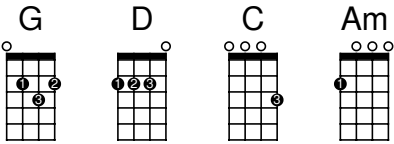

# Safe home

Johnsmith, 2009

Key: G

He performs the song with a capo 1 on a guitar.  
3/4 time

&Blue: Intro:

|G|/|D|/|G|/|C|/|  
|G|/|Am|/|D|/|G|/|

We've [D]come through the [G]valleys,  
[D]come through the [G]fields,  
[D]crossed over [G]rivers,  
to [Am]find ourselves [D]here.  
We [D]sang songs of [G]sorrow,  
[D]we sang songs of [G]love,  
Let's sing [Am]one more to-[G]gether,  
To [D]send ourselves off.

Safe [G]home, safe [D]home, safe [G]home will you [C]go.  
May the [G]light of the [C]moon  
smile [Am]down on your [D]road.  
Safe [G]home, safe [D]home, safe [G]home will you [C]go,  
Un-[G]til I next [C]see you, safe [D]home will you [G]go.

Safe [G]home, safe [D]home, safe [G]home will you [C]go.  
May the [G]light of the [C]moon  
smile [Am]down on your [D]road.  
Safe [G]home, safe [D]home, safe [G]home will you [C]go,  
Un-[G]til I next [C]see you, safe [D]home will you [G]go.  
Un-[G]til I next [C]see you, safe [D]home will you [G]go.