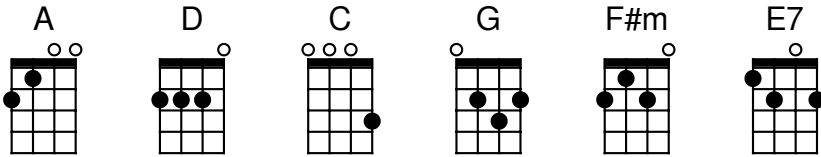

Don't Bring Me Down

Electric Light Orchestra, 1979

Tempo: 115, Suggested strum: d- du -u du (Island Strum)

Riff: A |-----|--- ...
E |-----0---|---
C |-----20---|---
G |-----|-2-
1&2&3&4& 1&

INTRO: X = muted strum

VERSE 2:

[A] ' You wanna stay out with your [A]+riff fancy friends
[A] ' I'm tellin' you, it's gotta [A] be the end
Don't bring me [D] down
[D] No, no, no, no, [A] no, ooo- ooo- hooo [A]
I'll [C] tell you once more before I [G] get off the [D] floor
Don't bring me [A]/-(stop) down

BRIDGE 1:

[NC] Don't bring me [F#m] down, [A] goose
Don't bring me [F#m] down, [A] goose
Don't bring me [F#m] down, [A] goose
Don't bring me [E7] down [E7]+riff

VERSE 3:

[A] ' What happened to the girl I [A]+riff used to know?
[A] ' You let your mind out somewhere [A] down the road
Don't bring me [D] down
[D] No, no, no, no, [A] no, ooo- ooo- hooo [A]
I'll [C] tell you once more before I [G] get off the [D] floor
Don't bring me [A] down [A]

VERSE 6:

[A] ' You got me shakin', got me [A]+riff runnin' away
 [A] ' You got me crawlin' up to [A] you ev'ry day
 Don't bring me [D] down
 [D] No, no, no, no, [A] no, ooo- ooo- hooo [A]
 I'll [C] tell you once more before I [G] get off the [D] floor
 Don't bring me [A] down [A]