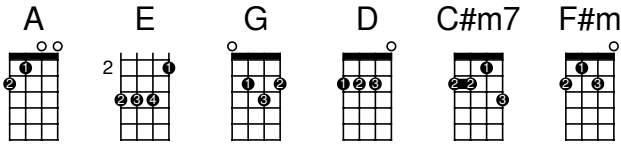

Is she really going out with him

Joe Jackson

Album: Look sharp!

Intro

Verse 1

[A] Pretty women[E] out walki[G]ng with gor - illas[D],
Down my st[A]reet,[E][G][D]
[A] From my windo[E]w I'm stari[G]ng,
While my coffe[D]e goes cold,[A][E][G][D]
[A] Look over there[E]! (Where?) There![G]
There's a lady [D]that I used [A]to know,[E][G][D]
[A] She's married now, [E]or en - gaged[G] or something,
[D]So I'm told[A][E][G][D]

Chorus

[D] Is she really going out [E/A]with [A]him?[A]
[D] Is she really gonna take [C#m7]him home [F#m]to - [E]night[D]?
[D] Is she really going out [E/F#]with [F#m]him?[F#m]
'Cause, if my eyes [D]don'tN.C. deceive me,
There's somet[E]hing goingN.C. wrong around here[A] [E][G][D]

Verse 2

[A] Tonight's the night[E],
When I go to[G] all the parti[D]es down my st[A]reet,[E][G][D]
[A] I wash my hair,[E]
And I kid m[G]yself I look [D]real smooth[A],[E][G][D]
[A] Look over there[E]! (Where?) There[G]!
Here comes Jeann[D]ie with her new b[A]oy - frien[E]d,[G][D]

Bm7/E (Riff) A E G D
| / / / / | / / / / | / / / / | / / / / |
A E G D
| / / / / | / / / / | / / / / | / / / / |
^ ^ ^ ^

Chorus

[D] Is she really going out [E/A]with [A]him?[A]
[D] Is she really gonna take [C#m7]him home [F#m]to - [E]night[D]?
[D] Is she really going out [E/F#]with [F#m]him?[F#m]
'Cause, if my[F#m] eyes [D]don'tN.C. deceive me,
There's somet[E]hing goingN.C. wrong around here,[A][E][G][D]
Around here[A][E]