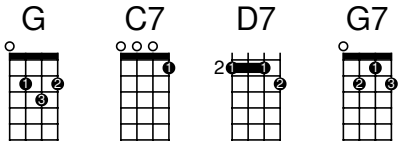

Mean Woman Blues

(Claude Demetrius) performed by Elvis Presley, 1957

Intro

[G] [G] [G]

Oh, [C7] I got a woman
Mean as she can [G] be
Oh, [C7] I got a woman
Mean as she can [G] be
Some- [D7] times I think
She's [C7] almost mean as [G] me [D7] ///

[G] A black cat up and died of fright
'cause she crossed his [G7] path last night
Oh, [C7] I got a woman
Mean as she can [G] be
Some- [D7] times I think
She's [C7] almost mean as [G] me [D7] ///

[G] She kiss so hard, she bruise my lips
Hurts so good, my [G7] heart just flips
Oh, [C7] I got a woman
Mean as she can [G] be
Some- [D7] times I think
She's [C7] almost mean as [G] me [D7] ///

Instrumental:

[G] The strangest gal I ever had
Never happy [G7] less she's mad
Oh, [C7] I got a woman
Mean as she can [G] be
Some- [D7] times I think
She's [C7] almost mean as [G] me [D7] ///

[G] The strangest gal I ever had
Never happy [G7] less she's mad
Oh, [C7] I got a woman
Mean as she can [G] be
Some- [D7] times I think
She's [C7] almost mean as [G] me [D7] ///