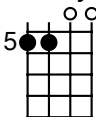

Autumn Leaves in Am jazz chords

Dm7

G7

Cmaj7

Fmaj7

Bm7b5

E7b9

Am

Am6

Am9

G#7

Gm7

F#7

The falling [Dm7] leaves [G7] drift by the [Cmaj7] window [Fmaj7]
 The autumn [Bm7b5] leaves [E7b9] of red and [Am] gold
 I see your [Dm7] lips [G7] the summer [Cmaj7] kisses [Fmaj7]
 The sun-burned [Bm7b5] hands [E7b9] I used to [Am] hold