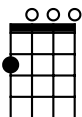

Autumn Leaves in Am jazz chords

Dm7

G7

Cmaj7

Fmaj7

Bm7b5

E7b9

Am

Am6

Am9

G#7

Gm7

F#7

The falling [Dm7] leaves [G7] drift by the [Cmaj7] window [Fmaj7]
 The autumn [Bm7b5] leaves [E7b9] of red and [Am] gold
 I see your [Dm7] lips [G7] the summer [Cmaj7] kisses [Fmaj7]
 The sun-burned [Bm7b5] hands [E7b9] I used to [Am] hold