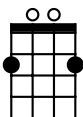

Autumn Leaves in Am jazz chords

Dm7

G7

Cmaj7

Fmaj7

Bm7b5

E7b9

Am

Am6

Am9

G#7

Gm7

F#7

The falling [Dm7] leaves [G7] drift by the [Cmaj7] window [Fmaj7]
 The autumn [Bm7b5] leaves [E7b9] of red and [Am] gold
 I see your [Dm7] lips [G7] the summer [Cmaj7] kisses [Fmaj7]
 The sun-burned [Bm7b5] hands [E7b9] I used to [Am] hold