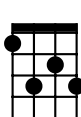

Autumn Leaves in Am jazz chords

Dm7

G7

Cmaj7

Fmaj7

Bm7b5

E7b9

Am

Am6

Am9

G#7

Gm7

F#7

The falling [Dm7] leaves [G7] drift by the [Cmaj7] window [Fmaj7]
 The autumn [Bm7b5] leaves [E7b9] of red and [Am] gold
 I see your [Dm7] lips [G7] the summer [Cmaj7] kisses [Fmaj7]
 The sun-burned [Bm7b5] hands [E7b9] I used to [Am] hold