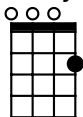

Autumn Leaves in Am jazz chords

Dm7

G7

Cmaj7

Fmaj7

Bm7b5

E7b9

Am

Am6

Am9

G#7

Gm7

F#7

The falling [Dm7] leaves [G7] drift by the [Cmaj7] window [Fmaj7]
 The autumn [Bm7b5] leaves [E7b9] of red and [Am] gold
 I see your [Dm7] lips [G7] the summer [Cmaj7] kisses [Fmaj7]
 The sun-burned [Bm7b5] hands [E7b9] I used to [Am] hold