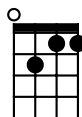

Autumn Leaves in Am jazz chords

Dm7

G7

Cmaj7

Fmaj7

Bm7b5

E7b9

Am

Am6

Am9

G#7

Gm7

F#7

The falling [Dm7] leaves [G7] drift by the [Cmaj7] window [Fmaj7]
 The autumn [Bm7b5] leaves [E7b9] of red and [Am] gold
 I see your [Dm7] lips [G7] the summer [Cmaj7] kisses [Fmaj7]
 The sun-burned [Bm7b5] hands [E7b9] I used to [Am] hold