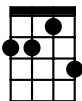

Autumn Leaves in Am jazz chords

Dm7

G7

Cmaj7

Fmaj7

Bm7b5

E7b9

Am

Am6

Am9

G#7

Gm7

F#7

The falling [Dm7] leaves [G7] drift by the [Cmaj7] window [Fmaj7]
 The autumn [Bm7b5] leaves [E7b9] of red and [Am] gold
 I see your [Dm7] lips [G7] the summer [Cmaj7] kisses [Fmaj7]
 The sun-burned [Bm7b5] hands [E7b9] I used to [Am] hold

Since you [Bm7b5] went away [E7b9] the days grow [Am] long
 And soon I'll [Dm7] hear [G7] old winter's [Cmaj7] song [Fmaj7]
 But I [Bm7b5] miss you most of [E7b9] all my [Am] dar-ling (*)
 When [Bm7b5] au-tumn [E7b9] leaves start to [Am] fall