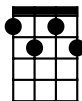

Autumn Leaves in Am jazz chords

Dm7

G7

Cmaj7

Fmaj7

Bm7b5

E7b9

Am

Am6

Am9

G#7

Gm7

F#7

The falling [Dm7] leaves [G7] drift by the [Cmaj7] window [Fmaj7]
 The autumn [Bm7b5] leaves [E7b9] of red and [Am] gold
 I see your [Dm7] lips [G7] the summer [Cmaj7] kisses [Fmaj7]
 The sun-burned [Bm7b5] hands [E7b9] I used to [Am] hold

Since you [Bm7b5] went away [E7b9] the days grow [Am] long
 And soon I'll [Dm7] hear [G7] old winter's [Cmaj7] song [Fmaj7]
 But I [Bm7b5] miss you most of [E7b9] all my [Am] dar-ling (*)
 When [Bm7b5] au-tumn [E7b9] leaves start to [Am] fall