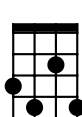

Autumn Leaves in Am jazz chords

Dm7

G7

Cmaj7

Fmaj7

Bm7b5

E7b9

Am

Am6

Am9

G#7

Gm7

F#7

The falling [Dm7] leaves [G7] drift by the [Cmaj7] window [Fmaj7]
 The autumn [Bm7b5] leaves [E7b9] of red and [Am] gold
 I see your [Dm7] lips [G7] the summer [Cmaj7] kisses [Fmaj7]
 The sun-burned [Bm7b5] hands [E7b9] I used to [Am] hold