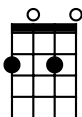

Autumn Leaves in Am jazz chords

Dm7

G7

Cmaj7

Fmaj7

Bm7b5

E7b9

Am

Am6

Am9

G#7

Gm7

F#7

The falling [Dm7] leaves [G7] drift by the [Cmaj7] window [Fmaj7]
 The autumn [Bm7b5] leaves [E7b9] of red and [Am] gold
 I see your [Dm7] lips [G7] the summer [Cmaj7] kisses [Fmaj7]
 The sun-burned [Bm7b5] hands [E7b9] I used to [Am] hold