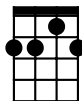

Autumn Leaves in Am jazz chords

Dm7

G7

Cmaj7

Fmaj7

Bm7b5

E7b9

Am

Am6

Am9

G#7

Gm7

F#7

The falling [Dm7] leaves [G7] drift by the [Cmaj7] window [Fmaj7]
 The autumn [Bm7b5] leaves [E7b9] of red and [Am] gold
 I see your [Dm7] lips [G7] the summer [Cmaj7] kisses [Fmaj7]
 The sun-burned [Bm7b5] hands [E7b9] I used to [Am] hold

Since you [Bm7b5] went away [E7b9] the days grow [Am] long
 And soon I'll [Dm7] hear [G7] old winter's [Cmaj7] song [Fmaj7]
 But I [Bm7b5] miss you most of [E7b9] all my [Am] dar-ling (*)
 When [Bm7b5] au-tumn [E7b9] leaves start to [Am] fall