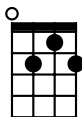

Autumn Leaves in Am jazz chords

Dm7

G7

Cmaj7

Fmaj7

Bm7b5

E7b9

Am

Am6

Am9

G#7

Gm7

F#7

The falling [Dm7] leaves [G7] drift by the [Cmaj7] window [Fmaj7]
 The autumn [Bm7b5] leaves [E7b9] of red and [Am] gold
 I see your [Dm7] lips [G7] the summer [Cmaj7] kisses [Fmaj7]
 The sun-burned [Bm7b5] hands [E7b9] I used to [Am] hold