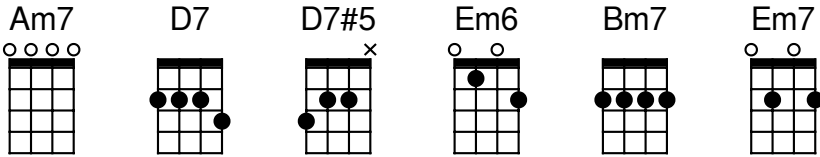

Ukulele Moon [1930]

slow Hawaiian waltz (full chords)

[G]Out [F#dim7]there [G]where
[C]ukuleles strum a-[G]way[Gdim7][F#dim7][E7]
In Ha-[Am]wai-[Am7]i [D7]we [D7#5]first [G]met [Em6] [D7][Bm7]
[G]Al-[F#dim7]though [G]you [C]left me in my dreams I [G]stray
[Em7]To [C#m7b5]Ha-[F#7][D#m7]wai-[F#7]i -
can't [D#m7]for-[B7]get[D7#5][D7]

[G]Life was just a [G7]dream[F][G7] [Am7] by a silver [Gdim7]stream
[G]Under-[Ddim7]neath the [D7]ukulele [G]moon [Em6][D7][Bm7]
[G]Love light in your [G7]eyes[F][G7] [Am7]it was para-[Gdim7]dise
[G]Under-[Ddim7]neath the [D7]ukulele [G]moon[Em][G][F#dim7][Ddim7]