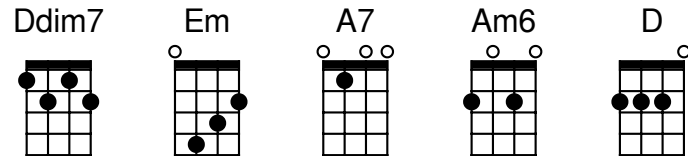

Ukulele Moon [1930]

slow Hawaiian waltz (full chords)

[G]Out [F#dim7]there [G]where
[C]ukuleles strum a-[G]way[Gdim7][F#dim7][E7]
In Ha-[Am]wai-[Am7]i [D7]we [D7#5]first [G]met [Em6] [D7][Bm7]
[G]Al-[F#dim7]though [G]you [C]left me in my dreams I [G]stray
[Em7]To [C#m7b5]Ha-[F#7][D#m7]wai-[F#7]i -
can't [D#m7]for-[B7]get[D7#5][D7]

[G]Life was just a [G7]dream[F][G7] [Am7] by a silver [Gdim7]stream
[G]Under-[Ddim7]neath the [D7]ukulele [G]moon [Em6][D7][Bm7]
[G]Love light in your [G7]eyes[F][G7] [Am7]it was para-[Gdim7]dise
[G]Under-[Ddim7]neath the [D7]ukulele [G]moon[Em][G][F#dim7][Ddim7]