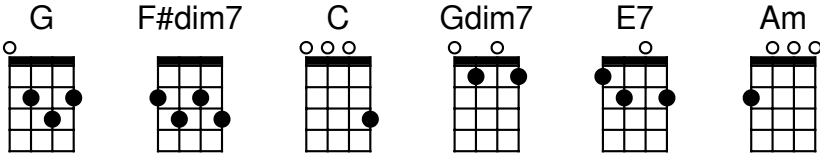

Ukulele Moon [1930]

slow Hawaiian waltz (full chords)

[G]Out [F#dim7]there [G]where
[C]ukuleles strum a-[G]way[Gdim7][F#dim7][E7]
In Ha-[Am]wai-[Am7]i [D7]we [D7#5]first [G]met [Em6] [D7][Bm7]
[G]Al-[F#dim7]though [G]you [C]left me in my dreams I [G]stray
[Em7]To [C#m7b5]Ha-[F#7][D#m7]wai-[F#7]i -
can't [D#m7]for-[B7]get[D7#5][D7]

[G]Life was just a [G7]dream[F][G7] [Am7] by a silver [Gdim7]stream
[G]Under-[Ddim7]neath the [D7]ukulele [G]moon [Em6][D7][Bm7]
[G]Love light in your [G7]eyes[F][G7] [Am7]it was para-[Gdim7]dise
[G]Under-[Ddim7]neath the [D7]ukulele [G]moon[Em][G][F#dim7][Ddim7]

[G]Each [F#dim7]night [G]out

[C]there among sheltering [G]palms[Gdim7][F#dim7][E7]

Moonlight [Am]beaming [D7]from [D7#5]a-[G]bove [Em6] [D7][Bm7]

[G]Each [F#dim7]night [G]I'd [C]hold you tightly in my [G]arms