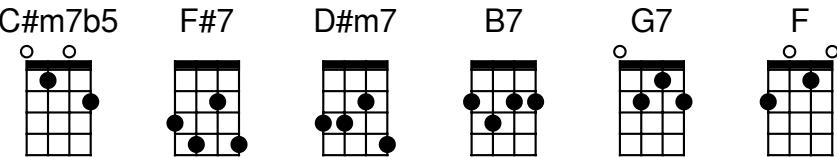

Ukulele Moon [1930]

slow Hawaiian waltz (full chords)

[G]Out [F#dim7]there [G]where
[C]ukuleles strum a-[G]way[Gdim7][F#dim7][E7]
In Ha-[Am]wai-[Am7]i [D7]we [D7#5]first [G]met [Em6] [D7][Bm7]
[G]Al-[F#dim7]though [G]you [C]left me in my dreams I [G]stray
[Em7]To [C#m7b5]Ha-[F#7][D#m7]wai-[F#7]i -
can't [D#m7]for-[B7]get[D7#5][D7]

[G]Life was just a [G7]dream[F][G7] [Am7] by a silver [Gdim7]stream
[G]Under-[Ddim7]neath the [D7]ukulele [G]moon [Em6][D7][Bm7]
[G]Love light in your [G7]eyes[F][G7] [Am7]it was para-[Gdim7]dise
[G]Under-[Ddim7]neath the [D7]ukulele [G]moon[Em][G][F#dim7][Ddim7]