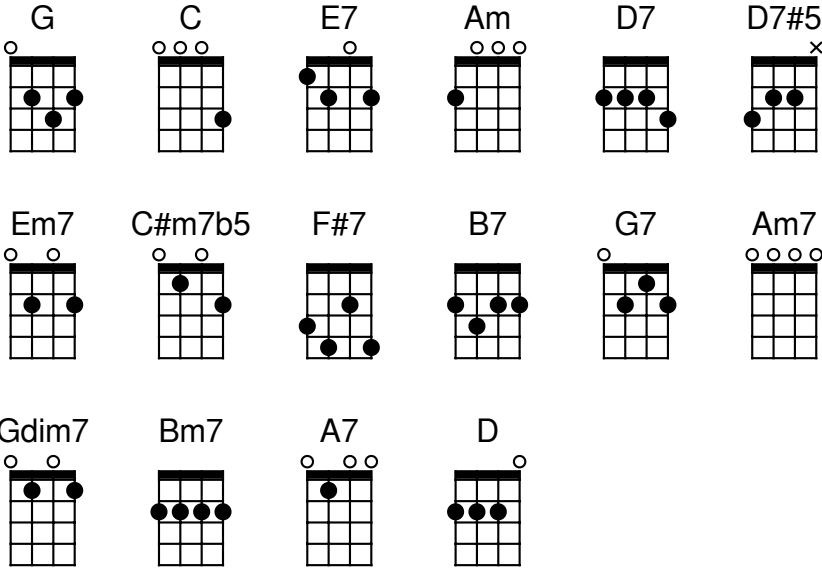

Ukulele Moon [1930]

slow Hawaiian waltz (simplified chords)

[G]Out there where [C]ukuleles strum a-[G]way [E7]
In Ha-[Am]waii [D7]we [D7#5]first [G]met [D7]
[G]Although you [C]left me in my dreams I [G]stray
[Em7]To [C#m7b5]Ha-[F#7]waii - can't for-[B7]get [D7]

[G]Life was just a [G7]dream [Am7] by a silver [Gdim7]stream
[G]Underneath the [D7]ukulele [G]moon [D7]
[G]Love light in your [G7]eyes [Am7]it was para-[Gdim7]dise
[G]Underneath the [D7]ukulele [G]moon