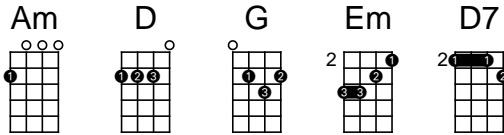

# Always Look on the Bright Side of Life

Eric Idle - 1978

First Sung Note: A

du Du du Du  
1& 2& 3& 4&

Some [Am] things in life are [D] bad they can [G] really make you [Em] mad  
Other [Am] things just [D] make you swear and [G] curse  
When you've [Am] chewing on life's [D] gristle  
Don't [G] grumble give a [Em] whistle  
And [Am] this'll help things turn out for the [D7] best

And [G] always [Em] look on the [Am] bright [D7] side of [G] life [Em] [Am] [D7]  
[G] Always [Em] look on the [Am] light [D7] side of [G] life [Em] [Am] [D7]  
If [Am] life seems jolly [D] rotten there's [G] something you've [Em] forgotten  
and [Am] that's to laugh and [D] smile and [G] dance and sing.  
When you've [Am] feeling in the [D] dumps don't be [G] silly [Em] chumps  
Just [Am] purse your lips and whistle -that's the [D7] thing

And [G] always [Em] look on the [Am] bright [D7] side of [G] life [Em] [Am] [D7]  
[G] always [Em] look on the [Am] bright [D7] side of [G] life [Em] [Am] [D7]  
For [Am] life is quite ab [D] surd and [G] death's the final [Em] word  
you must [Am] always face the [D] curtain with a [G] bow  
For [Am] get about your [D] sin -give the [G] audience a [Em] grin  
En [Am] joy it -it's your last chance any [D7] how.

So [G] always [Em] look on the [Am] bright [D7] side of [G] death [Em] [Am] [D7]  
[G] just be [Em] fore you [Am] draw your ter [D7] minal [G] breath [Em] [Am] [D7]  
[Am] Life's a piece if [D] sh\*t [G] when you look at [Em] it  
[Am] Life's a laugh and [D] death's a joke it's [G] true  
You'll [Am] see it's all a [D] show  
keep'em [G] laughing as you [Em] go  
just re [Am] member that the last laugh is on [D7] you