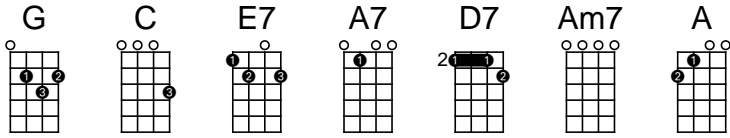

By The Light Of the Silvery Moon

Gus Edwards and Edward Madden - 1909

First Sung Note: B

<https://www.youtube.com/watch?v=td7ICCO9aaQ>

[G] By the light of the silvery [C] moon [E7] [A7]
I want to [D7] spoon
To my honey I'll [G] croon [E7] love's [D7] tune
Honey [G] moon, keep a shinin' in [C] June [E7] [A7]
Your silv'ry [G] beams will [C] bring love's [G] dreams
We'll be [G] cuddlin' [E7] soon..... [A7] by the sil-[D7]-very [G] moon

[G] By the light (not the dark but the light)
Of the silvery [C] moon (not the [E7] sun but the [A7] moon)
I wanna [D7] spoon (not [Am7] croon but [D7] spoon)
To my honey I'll [G] croon [A] love's [D7] tune
Honey - [G] moon (honey moon, honey moon),
Keep a shinin' in [C] June [E7] [A7]
Your silv'ry [G] beams will [C] bring love's [G] dreams
We'll be [G] cuddlin' [E7] soon [A7] By the [D7] silvery [G] moon