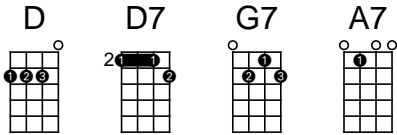

# Crescent City Blues

Gordon Jenkins

First Sung Note:

D du D du  
1 2& 3 4&

<https://www.youtube.com/watch?v=eloMTom-fpI>

Recorded by Beverly Mahr 1953

[D] I hear the train a-comin, it's rolling 'round the [D7] bend  
[G7] And I ain't been kissed lord since I don't know [D7] when  
[G7] The boys in Crescent City don't seem to know I'm [D7] here  
[A7] That lonesome whistle seems to tell me, [G7] Sue, disap-[D7]-pear

[D] When I was just a baby my mama told me, [D7] Sue,  
[G7] When you're grown up I want that you should go and see [D7] and do  
[G7] But I'm stuck in Crescent City just watching life mosey [D7] by  
[A7] When I hear that whistle blowing, I [G7] hang my head and [D7] cry

[D] I see the rich folks eating in that fancy dining [D7] car  
[G7] They're probably having pheasant breast and eastern [D7] caviar  
[G7] Now I ain't crying envy and I ain't crying [D7] me  
[A7] It's just that they get to see things [G7] that I've never [D7] seen

[D] If I owned that lonesome whistle, if that railroad train was [D7] mine  
[G7] I bet I'd find a man a little farther down the [D7] line  
[G7] Far from Crescent City is where I'd like to [D7] stay  
[A7] And I'd let that lonesome whistle blow my [G7] blues [D7] away