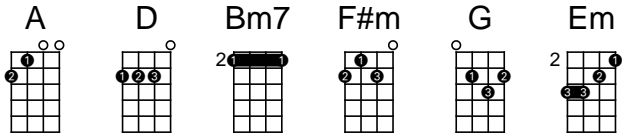

# Dirty Old Town

Ewan McColl, 1949

First Sung Note: D

du Du d Du  
1 2& 3 4&

<https://www.youtube.com/watch?v=pupVjQBwASo>

[A] [D] [A] [Bm7] [F#m]

I met my [D] love by the gas works wall  
Dreamed a [G] dream by the old ca-[D]-nal  
[D] I kissed my girl by the factory [D] wall  
Dirty old [A] town dirty old [Bm7] town

Clouds are [D] drifting across the moon  
Cats are [G] prowling on their [D] beat  
[D] Spring's a girl from the streets at [D] night  
Dirty old [A] town dirty old [Bm7] town

I heard a [D] siren from the docks  
Saw a [G] train set the night on [D] fire  
[D] I smelled the spring on the smoky [D] wind  
Dirty old [A] town dirty old [Bm7] town

I'm gonna [D] make me a big sharp axe  
Shining [G] steel tempered in the [D] fire  
[D] I'll chop you down like an old dead [D] tree  
Dirty old [A] town dirty old [Bm7] town

I met my [D] love by the gas works wall  
Dreamed a [G] dream by the old ca-[D]-nal  
[D] I kissed my girl by the factory [D] wall  
Dirty old [Em] town.....dirty old [Bm7] town  
Dirty old [A] town dirty old [Bm7] town