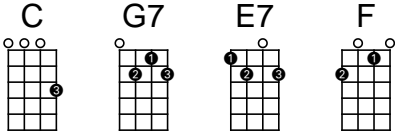

Freight Train

Elizabeth Cotten

First Sung Note: G

<https://www.youtube.com/watch?v=IUK8emiWabU>

[C] Freight train, freight train, [G7] run so fast,
Freight train, freight train, [C] run so fast.
[E7] Please don't tell what [F] train I'm on,
So they [C] won't know [G7] what route I'm [C] gone.

[C] When I'm dead and [G7] in my grave,
No more good times [C] 'ere I crave.
[E7] Place a stone at my [F] head and feet,
Tell em [C] all that I'm [G7] gone to [C] sleep.

[C] When I die Lord, [G7] bury me deep,
Way down on old [C] Chestnut Street.
[E7] Then I can hear old [F] Number Nine,
As [C] she comes [G7] rolling [C] by.

[C] Freight train, freight train, [G7] run so fast,
Freight train, freight train, [C] run so fast
[E7] Please don't tell what [F] train I'm on,
So they [C] won't know [G7] where I'm [C] gone.