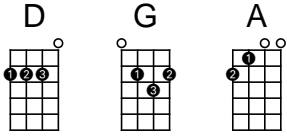

# KC Moan

Memphis Jug Band - 1929

First Sung Note: A

Du du Du du  
1 2& 3& 4&

[D]Thought I heard that KC when she blowed  
[G]Thought I heard that KC when she [D]blowed  
[G]Thought I heard that KC when she [D]blowed  
[A]Blowed just like my woman was on [D]board

[D]When I get back on that KC road  
[G]When I get back on that KC [D]road  
[G]When I get back on that KC [D]road  
[A]Gonna love that baby like I never loved [D]before

Repeat both verses 3 times

At the end, repeat last line 3 times, getting softer