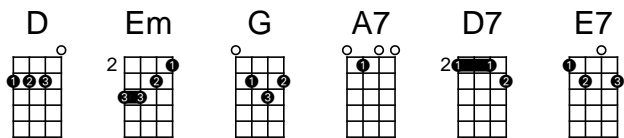

Only The Lonely

Roy Orbison and Joe Melson - 1960

First Sung Note: D

<https://www.youtube.com/watch?v=kjq4wYuwgxs>

[D]Dum-dum-dum-dumdy-doo-wah

Ooh-yay-yay-yay-[Em]yeah

Oh-oh-oh-[G]oh-[A7]wah

Only the [D]lonel[A7]y

Only the [D]lonely

[D]Only the lonely (dum-dum-dum-dumdy-doo-wah)

Know the way I feel [Em]tonight (ooh-yay-yay-yay-yeah)

Only the [A7]lonely (dum-dum-dum-dumdy-doo-wah)

Know this [G]feelin ain't [D]right (dum-dum-dum-dumdy-doo-wah)

There goes my [D]baby

There goes my [D7]heart

They're gone [G]forever

So far [E7]apart[A7]

But only the [D]lonely

Know [G]why

I [A7]cry

Only the [D]lonely

Know I [G]cried and cried for [D]you

Maybe [D]tomorrow

A new [D7]romance

No more [G]sorrow

But that's the chance you gotta [E7]take [A7]

If your [G]lonely heart [A7]breaks

Only the [D]lonely

Dum-dum-dum-dumdy-doo-wah